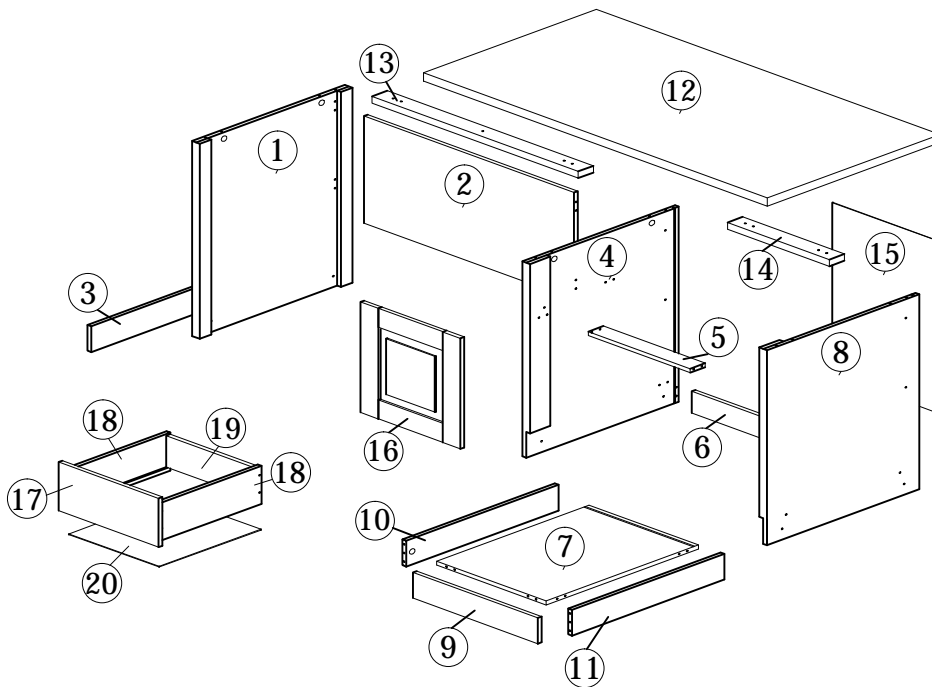

ASSEMBLY INSTRUCTION

WT 2006-S5V - EMMA BUREEL / BUREAU / WRITING TABLE

- ~ Before assembly, please read the instructions ~
- ~ Keep these instructions for future reference ~
- ~ Follow these steps to assemble the product ~

SOFT, DRY CLOTH	CHEMICAL	HEAT	KEEP DRY	HANDLE WITH CARE	DO NOT USE KNIFE	

HARDWARE	A	B	C	D	E	F	G	H	I	J1	
	PLASTIC DOWEL 8X25	CB SCREW M3.5X12	CB SCREW M3.5X16	CB SCREW M4X20	CB SCREW M4X25	CB SCREW M4X35	CSK CAP M6X40	CSK CAP M6X50	ABS DRAWER PIN (15MM)	HANDLE RA01835 (ANTIQUE ENGLISH)	
	32pcs	12pcs	8pcs	4pcs	8pcs	8pcs	8pcs	5pcs	2pcs	2pcs	
J2	J3	K	L1	L2	M	N	O				
HANDLE SCREW M4X24	HANDLE SCREW M4X40	HINGES 7/8"	DRAWER SLIDE 14" (SIDE PANEL)	DRAWER SLIDE 14" (SIDE DRAWER)	CAP	POWER NAIL 7/8"	PLASTIC PIN				
1pc	1pc	2sets	2pcs	2pcs	10pcs	8pcs	6pcs				
P	Q1	Q2									
ALLEN KEY	MINIFIX 5654 (HOUSING)	MINIFIX 5654 (SCREW)									
1pc	12pcs	12pcs									

PART LIST