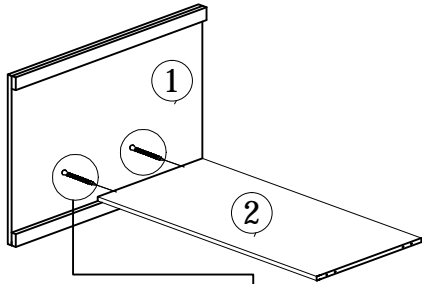

Step 7

G CSK CAP M6X40 2 pcs	M CAP 2 pcs	P ALLEN KEY 1 pc