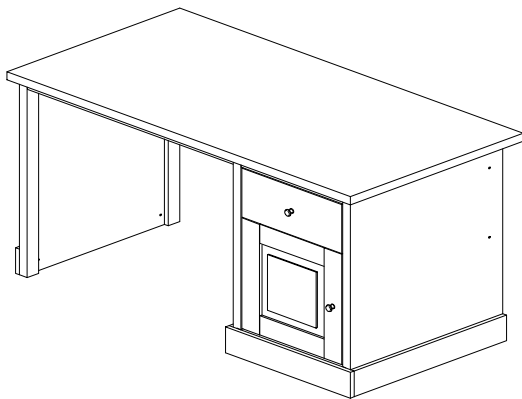

SOFT, DRY CLOTH	CHEMICAL	HEAT	KEEP DRY	HANDLE WITH CARE	DO NOT USE KNIFE	

HARDWARE	A	B	C	D	E	F	G	H	I	J1	
	PLASTIC DOWEL 8X25	CB SCREW M3.5X12	CB SCREW M3.5X16	CB SCREW M4X20	CB SCREW M4X25	CB SCREW M4X35	CSK CAP M6X40	CSK CAP M6X50	ABS DRAWER PIN (15MM)	HANDLE RA01835 (ANTIQUE ENGLISH)	
	32pcs	12pcs	8pcs	4pcs	8pcs	8pcs	8pcs	5pcs	2pcs	2pcs	
J2	J3	K	L1	L2	M	N	O				
HANDLE SCREW M4X24	HANDLE SCREW M4X40	HINGES 7/8"	DRAWER SLIDE 14" (SIDE PANEL)	DRAWER SLIDE 14" (SIDE DRAWER)	CAP	POWER NAIL 7/8"	PLASTIC PIN				
1pc	1pc	2sets	2pcs	2pcs	10pcs	8pcs	6pcs				
P	Q1	Q2									
ALLEN KEY	MINIFIX 5654 (HOUSING)	MINIFIX 5654 (SCREW)									
1pc	12pcs	12pcs									