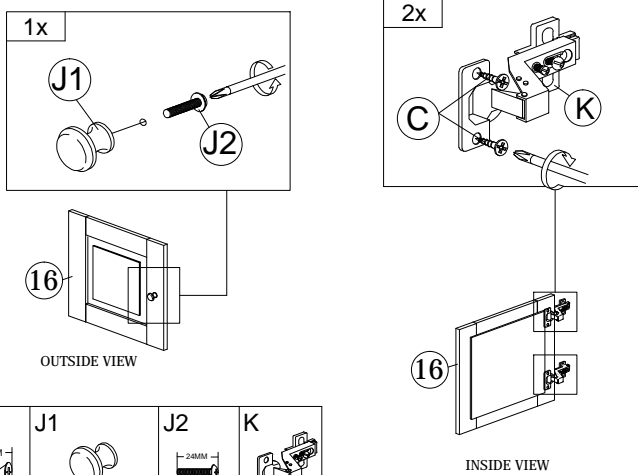

Step 5

C
CB SCREW
M3.5X16
4 pcs

J1
HANDLE RA01935
(ANTIQUE ENGLISH)
1 pc

J2
HANDLE SCREW
M4X24
1 pc

K
HINGES 7/8"
2 sets