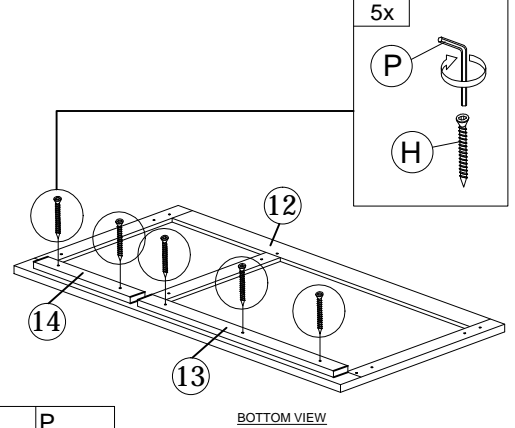

Step 6

H
CSK CAP
M6X50
5 pcs

P
ALLEN KEY
1 pc