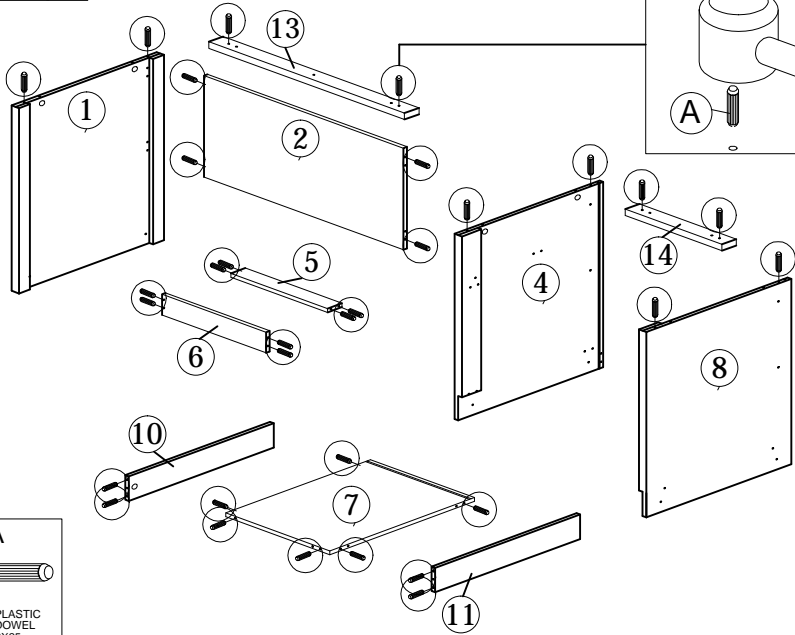

ASSEMBLY INSTRUCTION

WT 2006-S5V - EMMA BUREEL / BUREAU / WRITING TABLE

- ~ Before assembly, please read the instructions ~
- ~ Keep these instructions for future reference ~
- ~ Follow these steps to assemble the product ~

SOFT, DRY CLOTH	CHEMICAL	HEAT	KEEP DRY	HANDLE WITH CARE	DO NOT USE KNIFE	

HARDWARE	A	B	C	D	E	F	G	H	I	J1	
	PLASTIC DOWEL 8X25	CB SCREW M3.5X12	CB SCREW M3.5X16	CB SCREW M4X20	CB SCREW M4X25	CB SCREW M4X35	CSK CAP M6X40	CSK CAP M6X50	ABS DRAWER PIN (15MM)	HANDLE RA01835 (ANTIQUE ENGLISH)	
	32pcs	12pcs	8pcs	4pcs	8pcs	8pcs	8pcs	5pcs	2pcs	2pcs	
J2	J3	K	L1	L2	M	N	O				
HANDLE SCREW M4X24	HANDLE SCREW M4X40	HINGES 7/8"	DRAWER SLIDE 14" (SIDE PANEL)	DRAWER SLIDE 14" (SIDE DRAWER)	CAP	POWER NAIL 7/8"	PLASTIC PIN				
1pc	1pc	2sets	2pcs	2pcs	10pcs	8pcs	6pcs				
P	Q1	Q2									
ALLEN KEY	MINIFIX 5654 (HOUSING)	MINIFIX 5654 (SCREW)									
1pc	12pcs	12pcs									

PART LIST

Step 1

A
 PLASTIC DOWEL
 8X25
 32 pcs

Step 2

H2
 8x
 MINIFIX 5654 (SCREW)
 12 pcs

Step 3

D
 CB SCREW
 M4X20
 4 pcs

I
 ABS DRAWER PIN
 (15MM)
 2 pcs