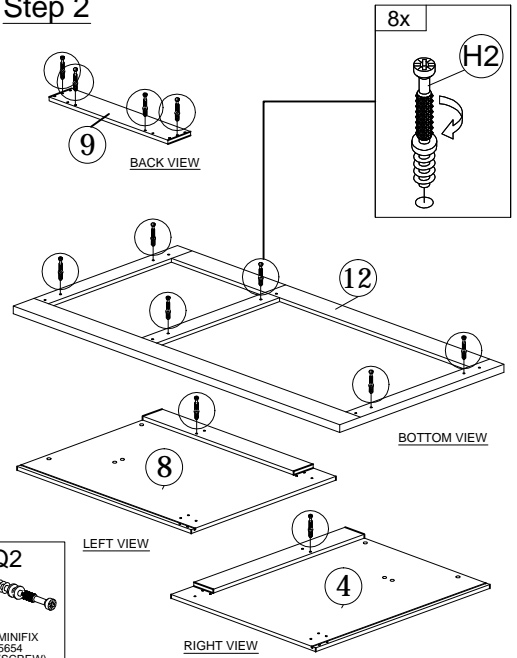

PART LIST

Step 1

A
 PLASTIC DOWEL
 8X25
 32 pcs

Step 2

H2
 8x
 MINIFIX 5654 (SCREW)
 12 pcs

Step 3

D
 CB SCREW
 M4X20
 4 pcs

I
 ABS DRAWER PIN
 (15MM)
 2 pcs