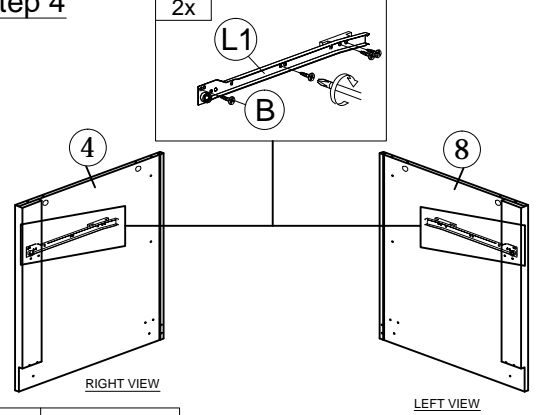

Step 4

B
CB SCREW
M3.5X12
6 pcs

L1
DRAWER SLIDE
14" (SIDE PANEL)
2 pcs