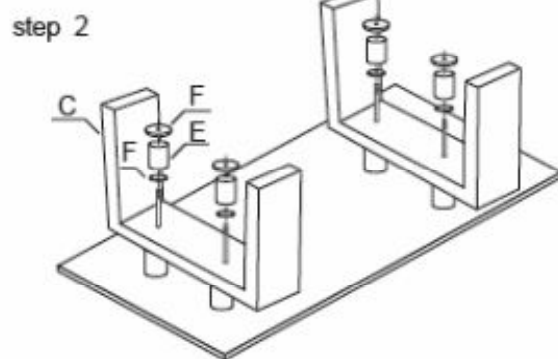

ASSEMBLY INSTRUCTION

Item NO: 3000-1

HARDWARE LIST			
NO.	PART	DESCRIPTION	Q'TY
A		glass top	1
B		glass bottom	1
C		leg	2
D		rod	4
E		short stainless tube	4
F		big plastic gasket	12
G		small plastic gasket	4
H		metal gasket	4
I		screw nut	4
J		hexagon spanner	1
K		long stainless tube	4

when you assemble the shelf glass by drivepipe,pls don't assemble very strongly.thanks for your carefulness!