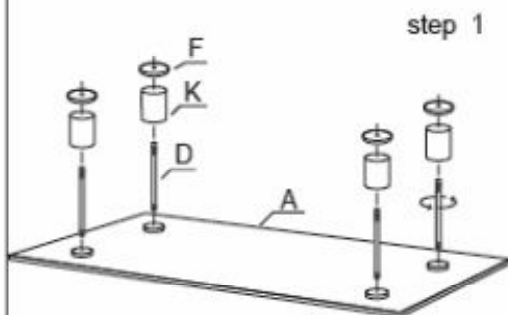

ASSEMBLY INSTRUCTION

Item NO: 3000-1

HARDWARE LIST			
NO.	PART	DESCRIPTION	Q'TY
A		glass top	1
B		glass bottom	1
C		leg	2
D		rod	4
E		short stainless tube	4
F		big plastic gasket	12
G		small plastic gasket	4
H		metal gasket	4
I		screw nut	4
J		hexagon spanner	1
K		long stainless tube	4

when you assemble the shelf glass by drivepipe,pls don't assemble very strongly.thanks for your carefulness!