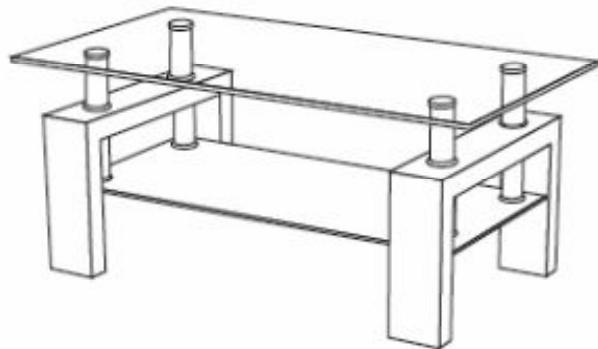

ASSEMBLY INSTRUCTION

Item NO: 3000-1

HARDWARE LIST			
NO.	PART	DESCRIPTION	Q'TY
A		glass top	1
B		glass bottom	1
C		leg	2
D		rod	4
E		short stainless tube	4
F		big plastic gasket	12
G		small plastic gasket	4
H		metal gasket	4
I		screw nut	4
J		hexagon spanner	1
K		long stainless tube	4

when you assemble the shelf glass by drivepipe,pls don't assemble very strongly.thanks for your carefulness!