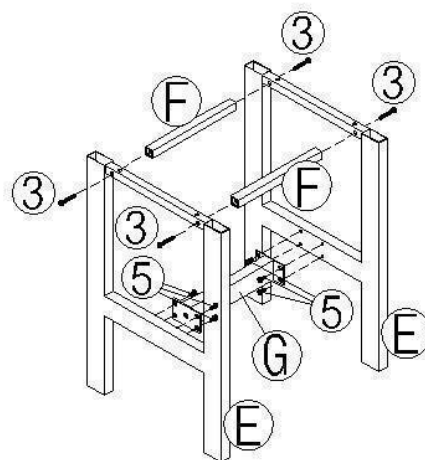

POLDIMAR BVBA

REF.825/4 SET LE MANS

POLDIMAR BVBA

REF.825/4 SET LE MANS

STEP1

STEP2

STEP3

 1 M6x110 6pcs	 2 M6x75 8pcs	 3 M6x40 16pcs	 4 M6x30 16pcs	 5 M6x12 40pcs	 6 M4 1pc M6 16pcs 7
---	--	--	---	---	---