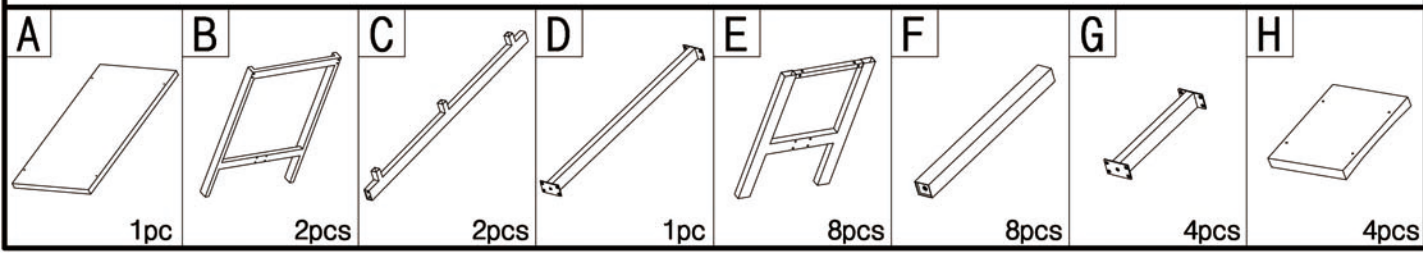

POLDIMAR BVBA

REF.825/4 SET LE MANS

POLDIMAR BVBA

REF.825/4 SET LE MANS

STEP1

STEP2

STEP3

 1 M6x110 6pcs	 2 M6x75 8pcs	 3 M6x40 16pcs	 4 M6x30 16pcs	 5 M6x12 40pcs	 6 M4 1pc M6 16pcs 7
---	--	--	---	---	---