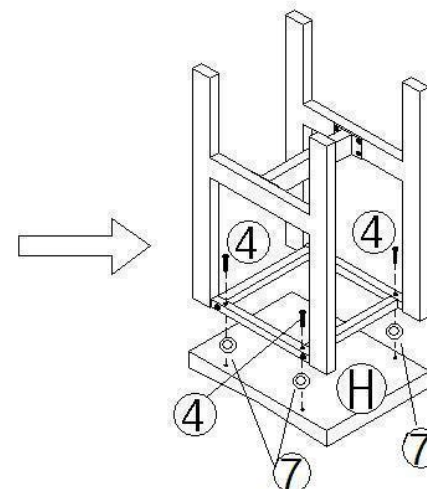

POLDIMAR BVBA

REF.825/4 SET LE MANS

POLDIMAR BVBA

REF.825/4 SET LE MANS

STEP1

STEP2

STEP3

 1 M6x110 6pcs	 2 M6x75 8pcs	 3 M6x40 16pcs	 4 M6x30 16pcs	 5 M6x12 40pcs	 6 M4 1pc M6 16pcs 7
---	--	--	---	---	---