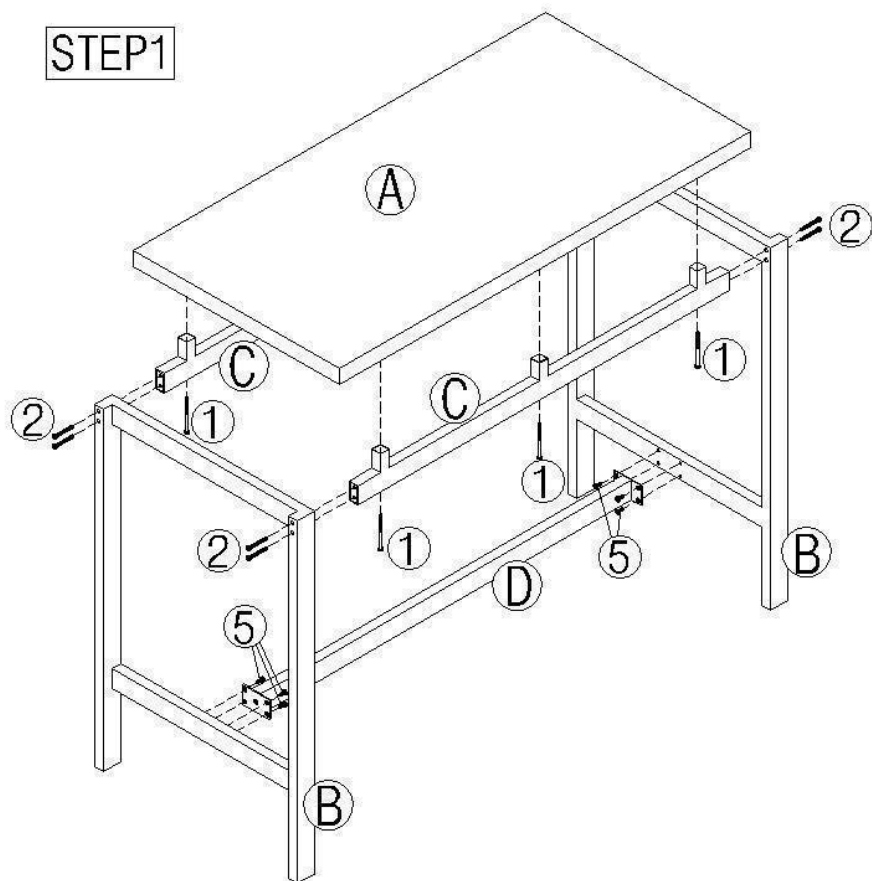

POLDIMAR BVBA

REF.825/4 SET LE MANS

POLDIMAR BVBA

REF.825/4 SET LE MANS

STEP1

STEP2

STEP3

 1 M6x110 6pcs	 2 M6x75 8pcs	 3 M6x40 16pcs	 4 M6x30 16pcs	 5 M6x12 40pcs	 6 M4 1pc M6 16pcs 7
---	--	--	---	---	---