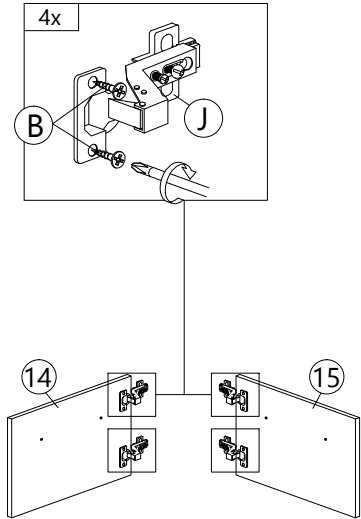

Inside View

Step 12