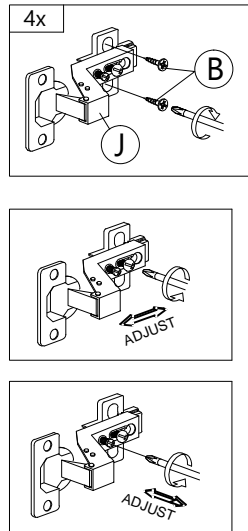

Step 11

K1 HANDLE VSC18 (224MM) - SIL GREY 2pcs	K2 P/H SCREW M4X20 4pcs

Step 12

B CB SCREW M3.5X16 8pcs	J HINGES 3/8" 4sets

Step 13

B CB SCREW M3.5X16 8pcs

Completed