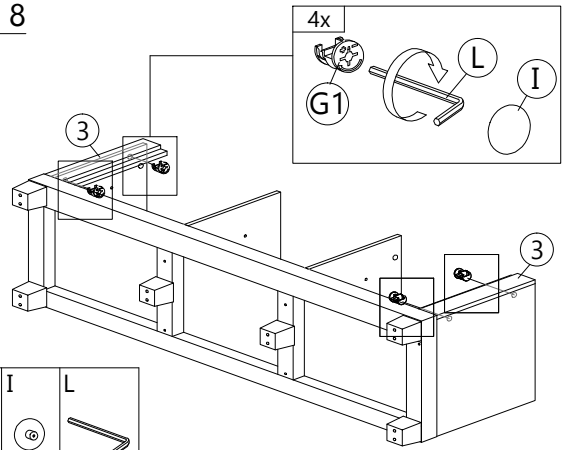

Step 5

F	L
CSK CAP M6X90 8pcs	ALLEN KEY 1pc

Step 6

D	N
CB SCREW M4.5X45 12pcs	SOFA LEG (H70mm)-GREY 6pcs

Step 7

C
CB SCREW M4X25 4pcs

Step 8

G1	I	L
MINIFIX 5654 (HOUSING) 4pcs	CAP 4pcs	ALLEN KEY 1pc

Step 9

G1	I	L
MINIFIX 5654 (HOUSING) 8pcs	CAP 8pcs	ALLEN KEY 1pc

Step 10

M
POWER NAIL 1/4" 60pcs