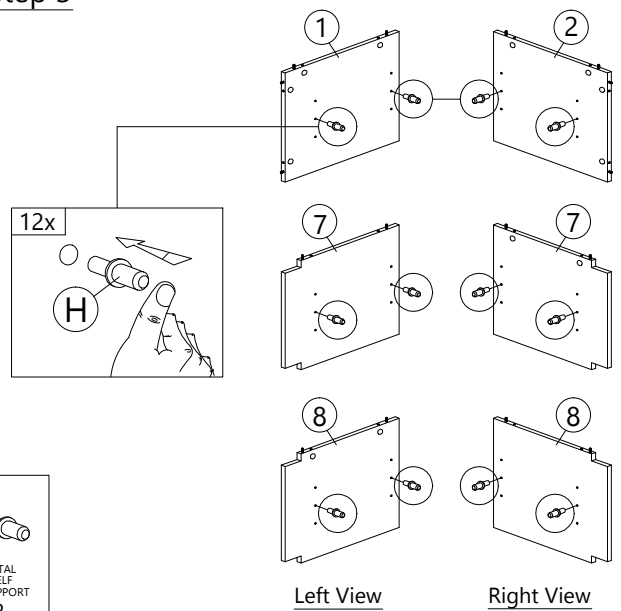

### PART LIST

### Step 2

Bottom View

Inside View

**G2**  
  
 MINIFIX 5654 (SCREW)  
 16pcs

### Step 3

Left View

Right View

**H**  
  
 METAL SHELF SUPPORT  
 12pcs