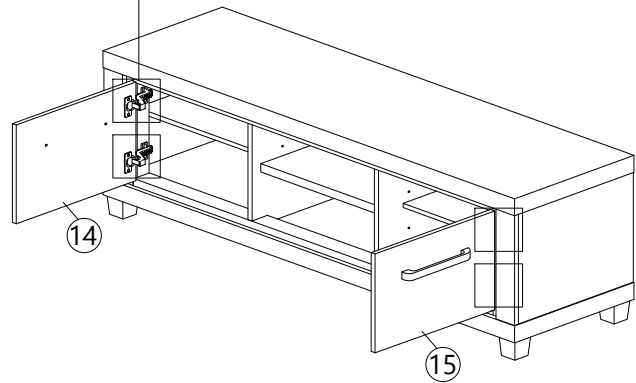

Step 11

K1 HANDLE VSC18 (224MM) - SIL GREY 2pcs	K2 P/H SCREW M4X20 4pcs

Step 12

B CB SCREW M3.5X16 8pcs	J HINGES 3/8" 4sets

Step 13

B CB SCREW M3.5X16 8pcs

Completed