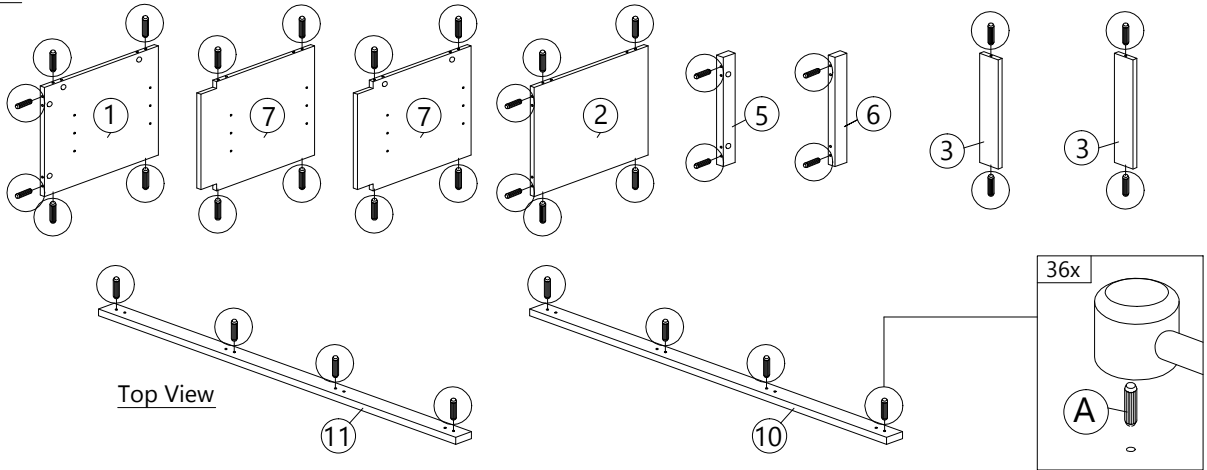

Step 1

A

PLASTIC DOWEL 8X25
36pcs

Top View