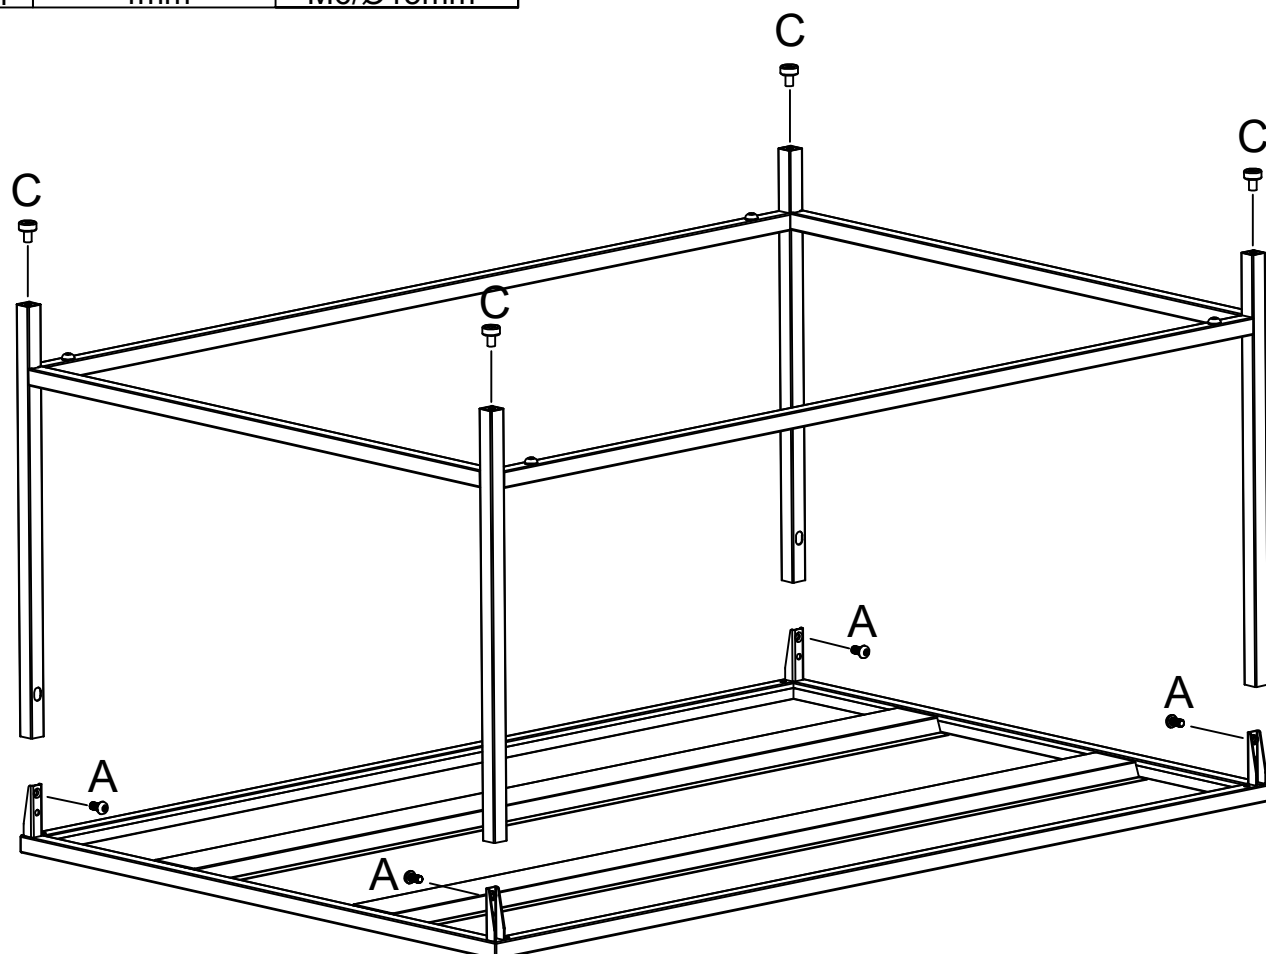

Newcastle coffee table

			✓
①	1	900x600x60	
②	2	599x378x60	
③	2	870x15x15	

<p>A X 8</p>  <p>M6 X 12mm</p>	<p>B X 1</p>  <p>4mm</p>	<p>C X 4</p>  <p>M6/Ø15mm</p>
---	---	--

1

A X 4	B X 1
	
M6 X 12 mm	4mm

2

A X 4	B X 1	C X 4
		
M6 X 12 mm	4mm	M6/Ø15mm