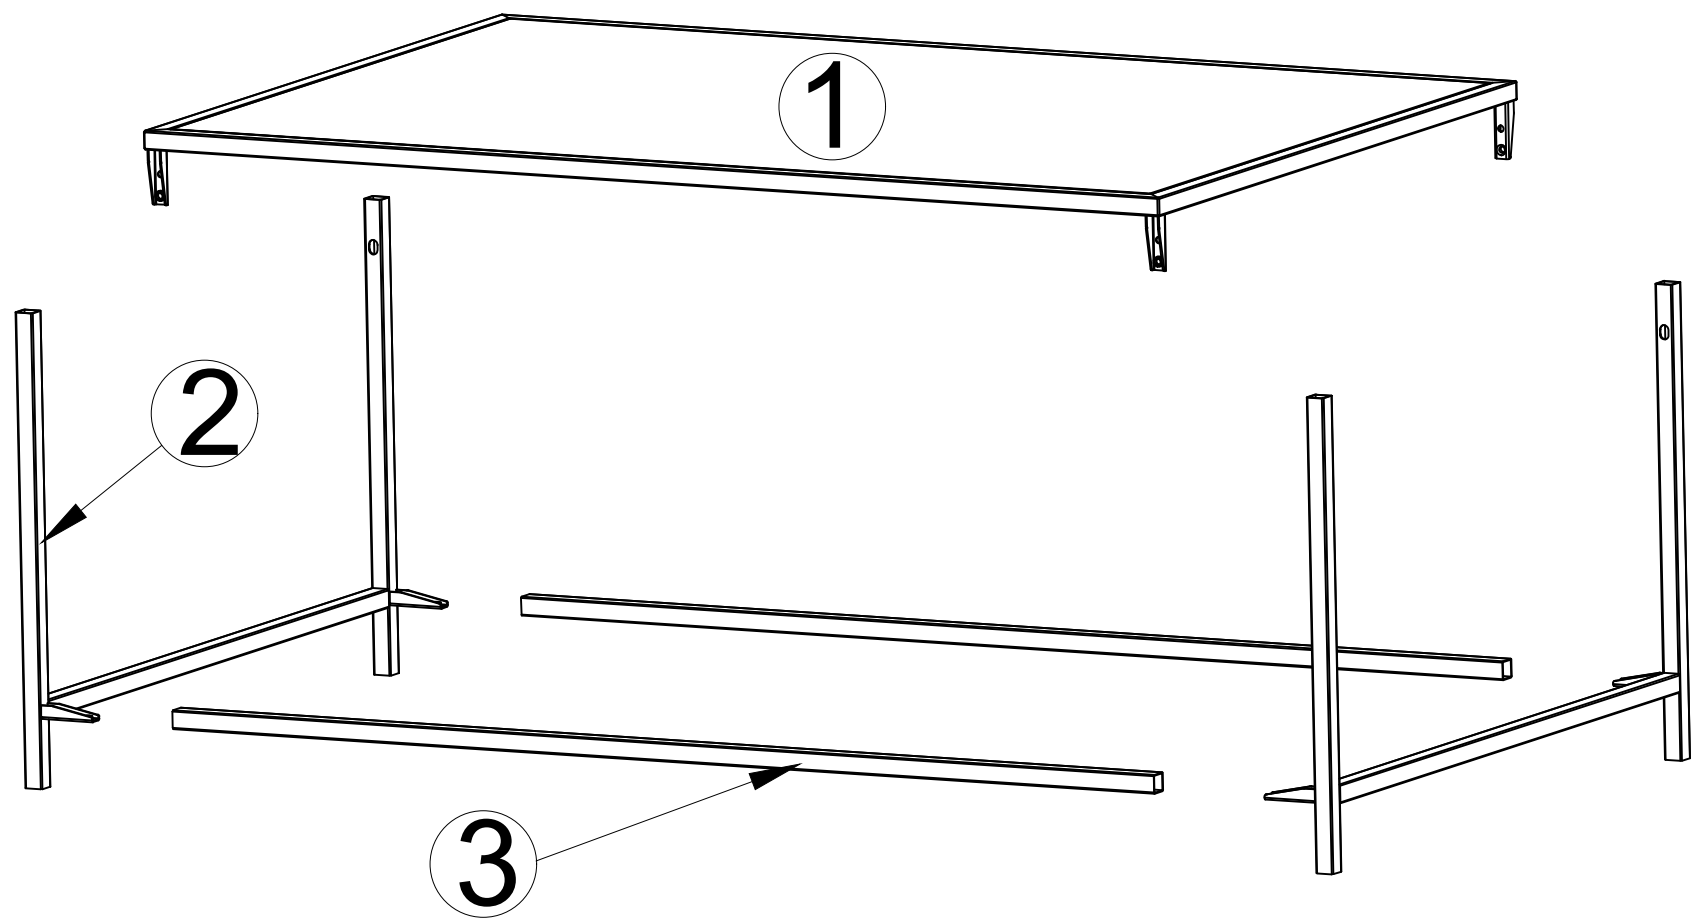

Newcastle coffee table

			✓
①	1	900x600x60	
②	2	599x378x60	
③	2	870x15x15	

<p>A X 8</p>  <p>M6 X 12mm</p>	<p>B X 1</p>  <p>4mm</p>	<p>C X 4</p>  <p>M6/Ø15mm</p>
---	---	--

1

A X 4	B X 1
	
M6 X 12 mm	4mm

2

A X 4	B X 1	C X 4
		
M6 X 12 mm	4mm	M6/Ø15mm