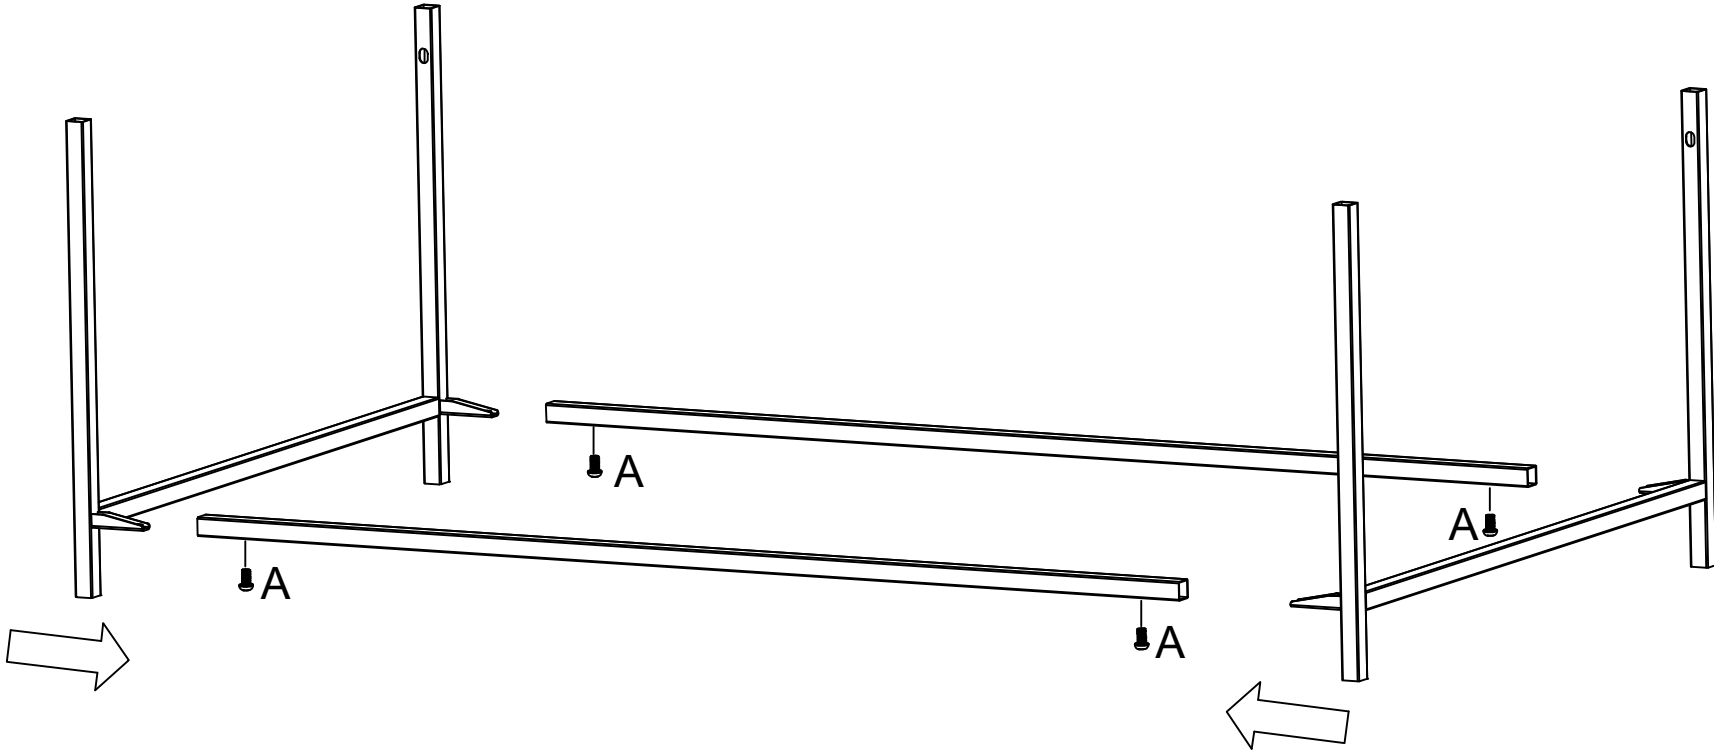

Newcastle coffee table

			✓
①	1	900x600x60	
②	2	599x378x60	
③	2	870x15x15	

<p>A X 8</p>  <p>M6 X 12mm</p>	<p>B X 1</p>  <p>4mm</p>	<p>C X 4</p>  <p>M6/Ø15mm</p>
---	---	--

1

A X 4	B X 1
	
M6 X 12 mm	4mm

2

A X 4	B X 1	C X 4
		
M6 X 12 mm	4mm	M6/Ø15mm