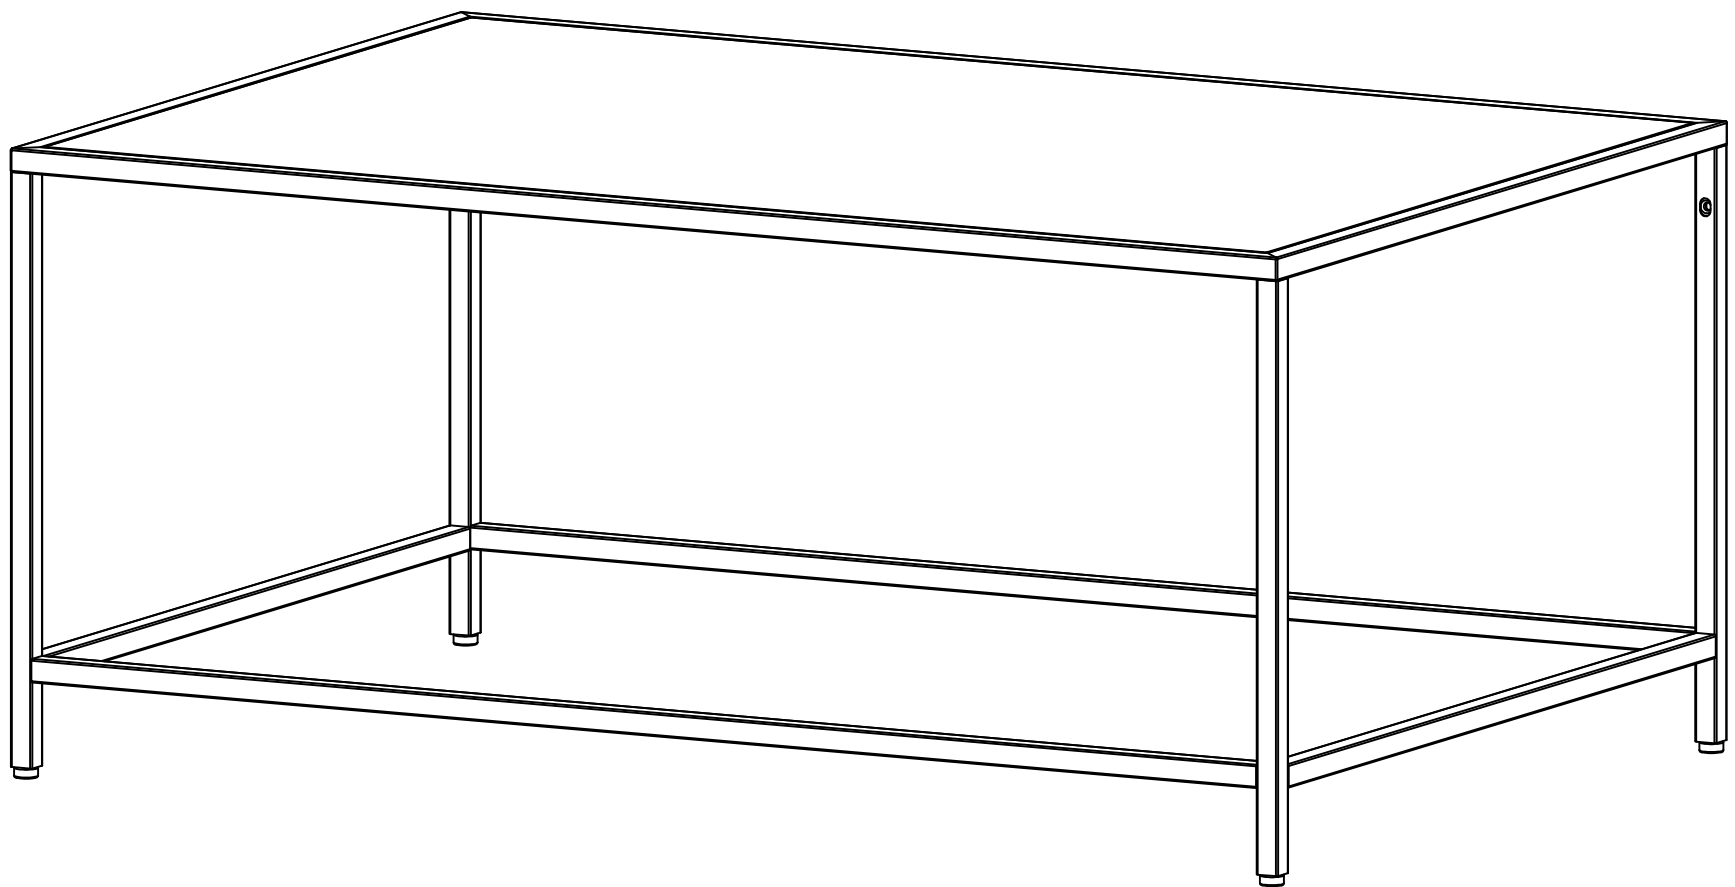

Newcastle coffee table

			✓
①	1	900x600x60	
②	2	599x378x60	
③	2	870x15x15	

<p>A X 8</p>  <p>M6 X 12mm</p>	<p>B X 1</p>  <p>4mm</p>	<p>C X 4</p>  <p>M6/Ø15mm</p>
---	---	--

1

A X 4	B X 1
	
M6 X 12 mm	4mm

2

A X 4	B X 1	C X 4
		
M6 X 12 mm	4mm	M6/Ø15mm