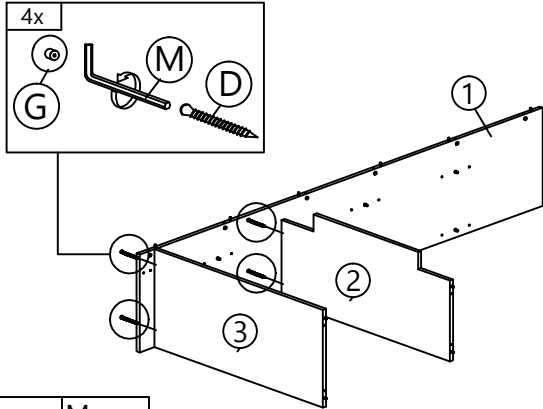

Step 3

E

 PVC SHELF SUPPORT
 12 pcs

Left View

Right View

Step 4

I1  HANDLE VSC19 (BLACK) 2 pcs	I2  P/H SCREW M4X24 4 pcs
---	--

Outside View

Step 5

B  CB SCREW M3.5X16 10 pcs	K  HINGES 7/8" 5 pcs
---	---

Inside View

Step 6

D	G	M
CSK CAP M6X40 4 pcs	CAP 4 pcs	ALLEN KEY 1 pc

Step 7

Step 8

D	G	M	J
CSK CAP M6X40 4 pcs	CAP 4 pcs	ALLEN KEY 1 pc	PLASTIC PIN 5 pcs