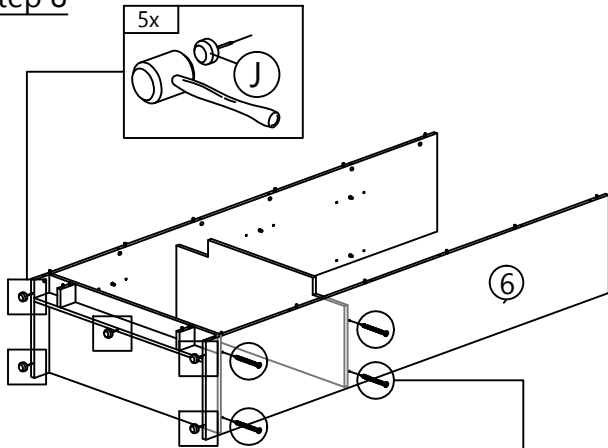

Step 3

E

 PVC SHELF SUPPORT
 12 pcs

Left View

Right View

Step 4

I1  HANDLE VSC19 (BLACK) 2 pcs	I2  P/H SCREW M4X24 4 pcs
---	--

Outside View

Step 5

B  CB SCREW M3.5X16 10 pcs	K  HINGES 7/8" 5 pcs
---	---

Inside View

Step 6

D	G	M
CSK CAP M6X40 4 pcs	CAP 4 pcs	ALLEN KEY 1 pc

Step 7

Step 8

D	G	M	J
CSK CAP M6X40 4 pcs	CAP 4 pcs	ALLEN KEY 1 pc	PLASTIC PIN 5 pcs

Step 9

D	M
CSK CAP M6X40 4 pcs	ALLEN KEY 1 pc

Step 10

B	L
CB SCREW M3.5X16 12 pcs	CB SCREW M3.5X16 2 pcs

Inside View

Step 11

C
CB SCREW M4X30 12 pcs

Step 12