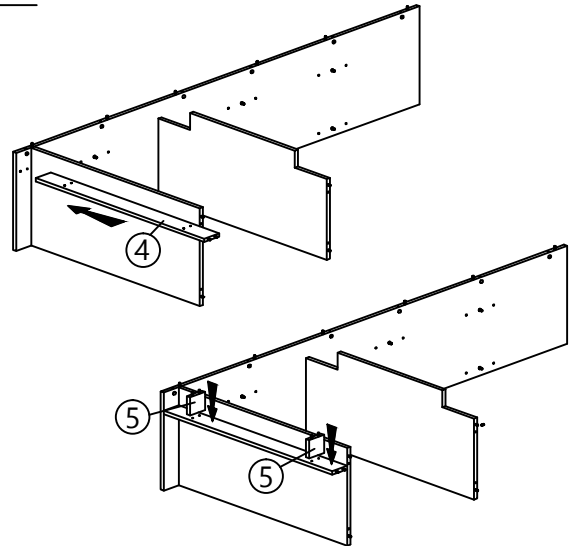

Step 3

E

 PVC SHELF SUPPORT
 12 pcs

Left View

Right View

Step 4

I1  HANDLE VSC19 (BLACK) 2 pcs	I2  P/H SCREW M4X24 4 pcs
---	--

Outside View

Step 5

B  CB SCREW M3.5X16 10 pcs	K  HINGES 7/8" 5 pcs
---	---

Inside View

Step 6

D	G	M
CSK CAP M6X40 4 pcs	CAP 4 pcs	ALLEN KEY 1 pc

Step 7

Step 8

D	G	M	J
CSK CAP M6X40 4 pcs	CAP 4 pcs	ALLEN KEY 1 pc	PLASTIC PIN 5 pcs