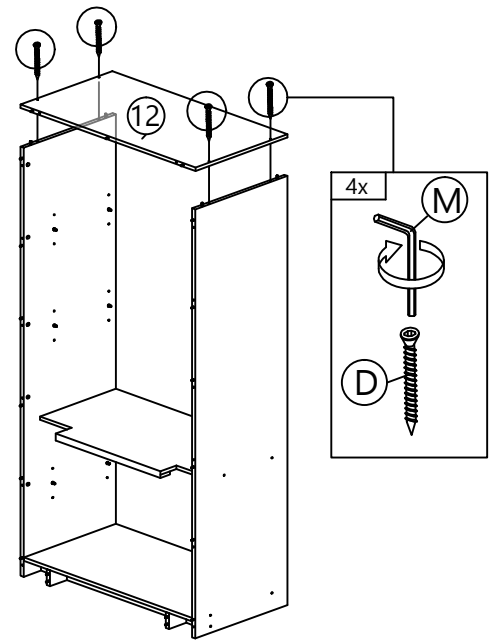

Step 6

D	G	M
CSK CAP M6X40 4 pcs	CAP 4 pcs	ALLEN KEY 1 pc

Step 7

Step 8

D	G	M	J
CSK CAP M6X40 4 pcs	CAP 4 pcs	ALLEN KEY 1 pc	PLASTIC PIN 5 pcs

Step 9

D	M
CSK CAP M6X40 4 pcs	ALLEN KEY 1 pc

Step 10

B	L
CB SCREW M3.5X16 12 pcs	CB SCREW M3.5X16 2 pcs

Inside View

Step 11

C
CB SCREW M4X30 12 pcs