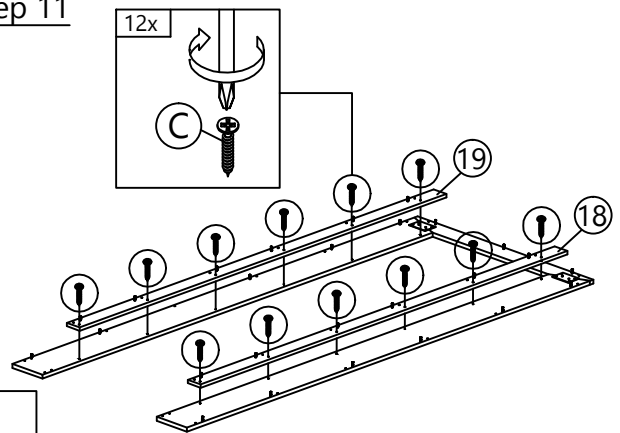

Step 5

B  CB SCREW M3.5X16 10 pcs	K  HINGES 7/8" 5 pcs
---	---

Inside View

Step 6

D	G	M
CSK CAP M6X40 4 pcs	CAP 4 pcs	ALLEN KEY 1 pc

Step 7

Step 8

D	G	M	J
CSK CAP M6X40 4 pcs	CAP 4 pcs	ALLEN KEY 1 pc	PLASTIC PIN 5 pcs

Step 9

D	M
CSK CAP M6X40 4 pcs	ALLEN KEY 1 pc

Step 10

B	L
CB SCREW M3.5X16 12 pcs	CB SCREW M3.5X16 2 pcs

Inside View

Step 11

C
CB SCREW M4X30 12 pcs

Step 12

F2	M
MINIFIX 5654 (HOUSING)	ALLEN KEY
12 pcs	1 pc

Step 13

F2	M
MINIFIX 5654 (HOUSING)	ALLEN KEY
15 pcs	1 pc

Step 14

Back View

Step 15

H
POWER NAIL 5/8"
60 pcs

Back View