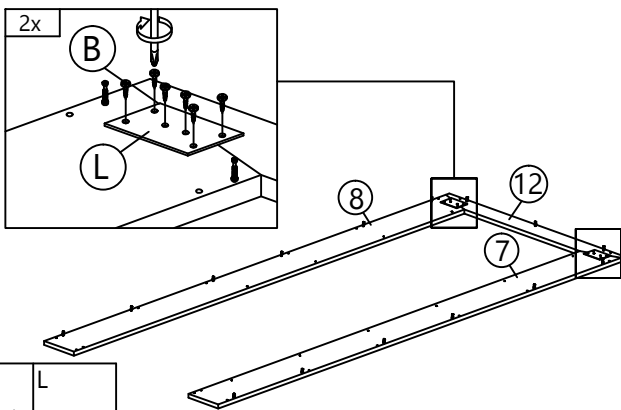

Step 3

E

 PVC SHELF SUPPORT
 12 pcs

Left View

Right View

Step 4

I1  HANDLE VSC19 (BLACK) 2 pcs	I2  P/H SCREW M4X24 4 pcs
---	--

Outside View

Step 5

B  CB SCREW M3.5X16 10 pcs	K  HINGES 7/8" 5 pcs
---	---

Inside View

Step 6

D	G	M
CSK CAP M6X40 4 pcs	CAP 4 pcs	ALLEN KEY 1 pc

Step 7

Step 8

D	G	M	J
CSK CAP M6X40 4 pcs	CAP 4 pcs	ALLEN KEY 1 pc	PLASTIC PIN 5 pcs

Step 9

D	M
CSK CAP M6X40 4 pcs	ALLEN KEY 1 pc

Step 10

B	L
CB SCREW M3.5X16 12 pcs	CB SCREW M3.5X16 2 pcs

Inside View

Step 11

C
CB SCREW M4X30 12 pcs

Step 12