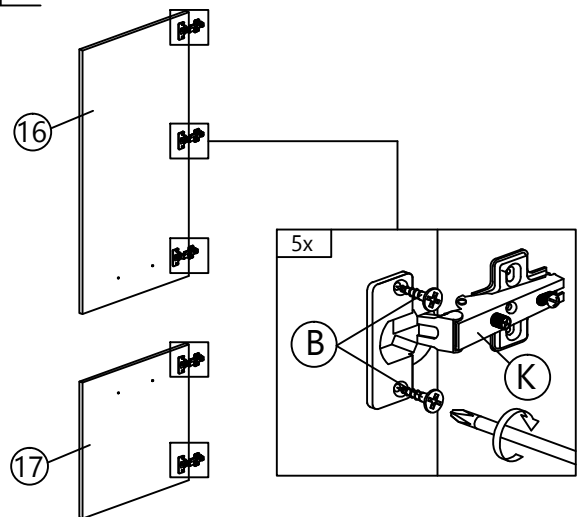

Step 3

E

 PVC SHELF SUPPORT
 12 pcs

Left View

Right View

Step 4

I1  HANDLE VSC19 (BLACK) 2 pcs	I2  P/H SCREW M4X24 4 pcs
---	--

Outside View

Step 5

B  CB SCREW M3.5X16 10 pcs	K  HINGES 7/8" 5 pcs
---	---

Inside View

Step 6

D	G	M
CSK CAP M6X40 4 pcs	CAP 4 pcs	ALLEN KEY 1 pc

Step 7

Step 8

D	G	M	J
CSK CAP M6X40 4 pcs	CAP 4 pcs	ALLEN KEY 1 pc	PLASTIC PIN 5 pcs