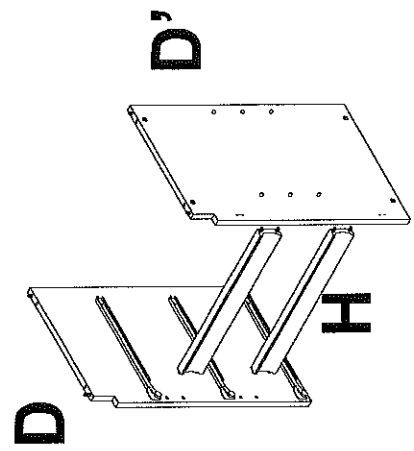

PRE MONTAGGIO
PRE ASSEMBLY
PRE MONTAGE

1

2

3