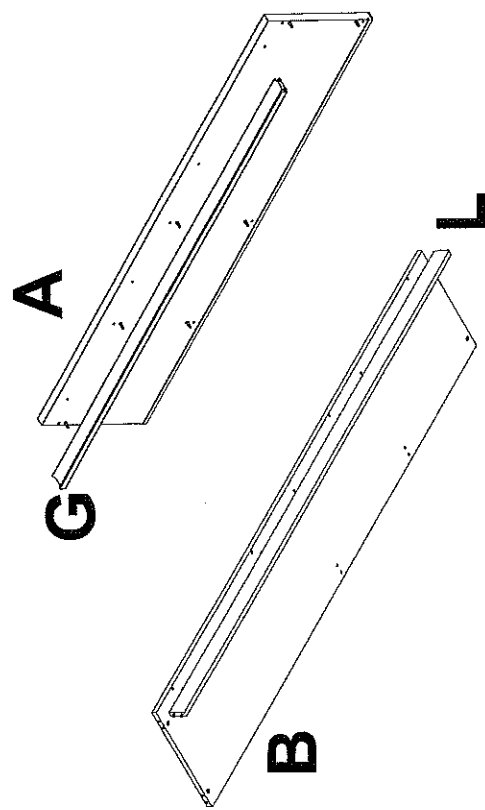

PRE MONTAGGIO
PRE ASSEMBLY
PRE MONTAGE

1

2

3