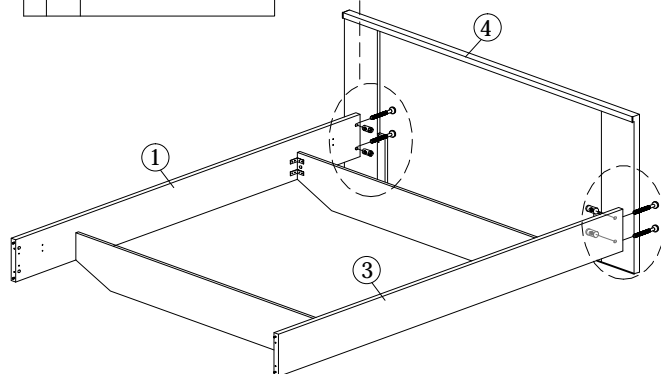

C 60MM JBIC BOLT M6X60 4pcs	E BARREL NUT 4pcs	H ALLEN KEY 1pc