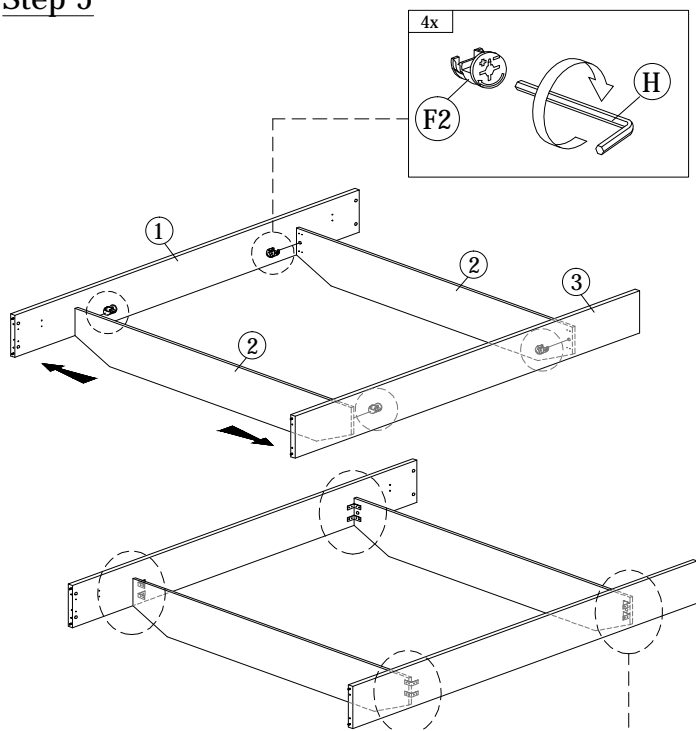

PART LIST

Step 1

A
PLASTIC DOWEL
8X25
16pcs

Step 2

Inside View

F1
MINIFIX
5654
(SCREW)
8pcs

Step 3

G
PLASTIC PIN
14pcs

Step 4

Inside View

B **I2**
16MM 703 SCREW
CB SCREW BED BRACKET
M3.5X16 2pcs
8pcs

Step 5

B 16MM CB SCREW M3.5X16 32pcs	F2 MINIFIX 5654 (HOUSING) 4pcs	H ALLEN KEY 1pc	J L-BRACKET 8pcs
--	---	------------------------------	-------------------------------