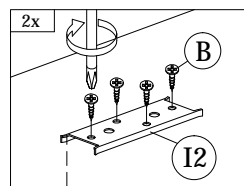

PART LIST

Step 1

A
PLASTIC DOWEL
8X25
16pcs

Step 2

Inside View

F1
MINIFIX
5654
(SCREW)
8pcs

Step 3

G
PLASTIC PIN
14pcs

Step 4

Inside View

B **I2**
16MM 703 SCREW
CB SCREW BED BRACKET
M3.5X16 2pcs
8pcs

Step 5

B 16MM CB SCREW M3.5X16 32pcs	F2 MINIFIX 5654 (HOUSING) 4pcs	H ALLEN KEY 1pc	J L-BRACKET 8pcs
--	---	------------------------------	-------------------------------