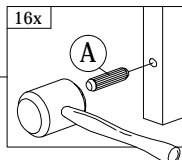

Do not use solvent, thinner, or other chemical products to clean.

Warranty : Expires if above prescriptions are not respected.

HARDWARE LIST

A PLASTIC DOWEL 8X25 16pcs	B CB SCREW M3.5X16 46pcs	C JCBC BOLT M6X60 4pcs	D SCREW M8X12 16pcs	E BARREL NUT 4pcs	F1 MINIFIX 5654 (SCREW) 8pcs	F2 MINIFIX 5654 (HOUSING) 8pcs
G PLASTIC PIN 14pcs	H ALLEN KEY 1pc	I 703 SCREW BED BRACKET 2sets	J L-BRACKET 8pcs	K RECTANGULAR BED BRACKET 4pcs		

PART LIST

Step 1

A
PLASTIC DOWEL
8X25
16pcs

Step 2

Inside View

F1
MINIFIX
5654
(SCREW)
8pcs

Step 3

G
PLASTIC PIN
14pcs