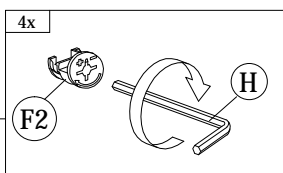

PART LIST

Step 1

A
PLASTIC DOWEL
8X25
16pcs

Step 2

Inside View

F1
MINIFIX
5654
(SCREW)
8pcs

Step 3

G
PLASTIC PIN
14pcs

Step 4

Inside View

B **I2**
16MM 703 SCREW
CB SCREW BED BRACKET
M3.5X16 2pcs
8pcs

Step 5

B 16MM CB SCREW M3.5X16 32pcs	F2 MINIFIX 5654 (HOUSING) 4pcs	H ALLEN KEY 1pc	J L-BRACKET 8pcs
--	---	------------------------------	-------------------------------