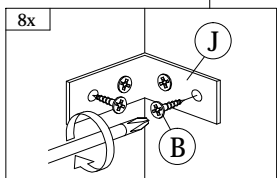

PART LIST

Step 1

A
PLASTIC DOWEL
8X25
16pcs

Step 2

Inside View

F1
MINIFIX
5654
(SCREW)
8pcs

Step 3

G
PLASTIC PIN
14pcs

Step 4

Inside View

B **I2**
16MM 703 SCREW
CB SCREW BED BRACKET
M3.5X16 2pcs
8pcs

Step 5

B 16MM CB SCREW M3.5X16 32pcs	F2 MINIFIX 5654 (HOUSING) 4pcs	H ALLEN KEY 1pc	J L-BRACKET 8pcs
--	---	------------------------------	-------------------------------