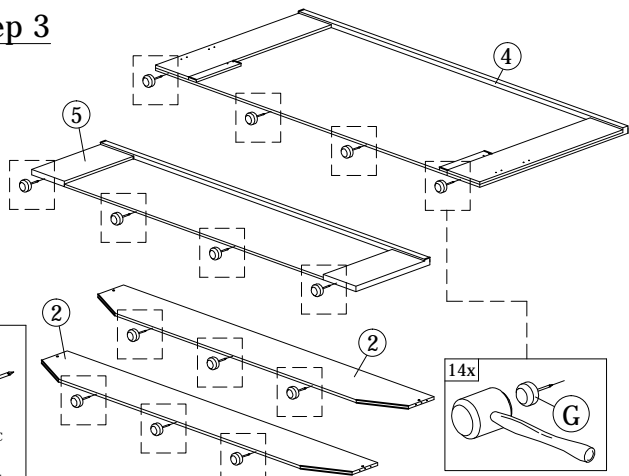

PART LIST

Step 1

A
PLASTIC DOWEL
8X25
16pcs

Step 2

Inside View

F1
MINIFIX
5654
(SCREW)
8pcs

Step 3

G
PLASTIC PIN
14pcs

Step 4

Inside View

B **I2**
16MM 703 SCREW
CB SCREW BED BRACKET
M3.5X16 2pcs
8pcs

Step 5

B 16MM CB SCREW M3.5X16 32pcs	F2 MINIFIX 5654 (HOUSING) 4pcs	H ALLEN KEY 1pc	J L-BRACKET 8pcs
--	---	------------------------------	-------------------------------