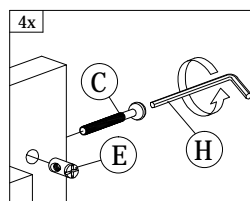

Step 6

C 60MM JBIC BOLT M6X60 4pcs	E BARREL NUT 4pcs	H ALLEN KEY 1pc