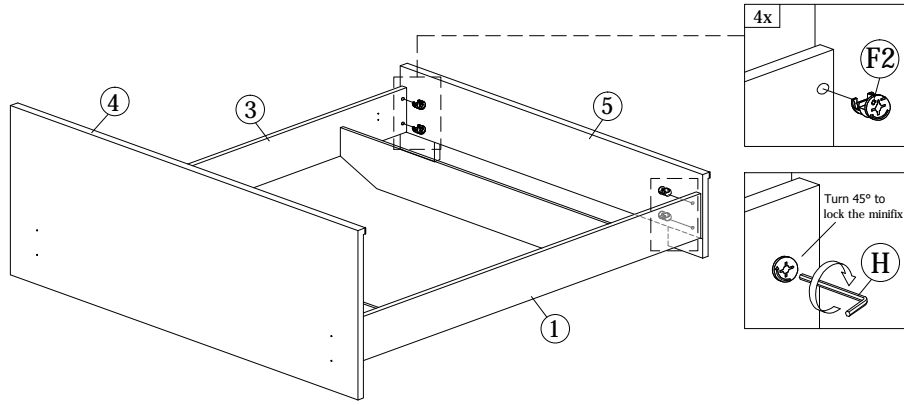

Step 7

F2 MINIFIX 5654 (HOUSING) 4pcs	H ALLEN KEY 1pc