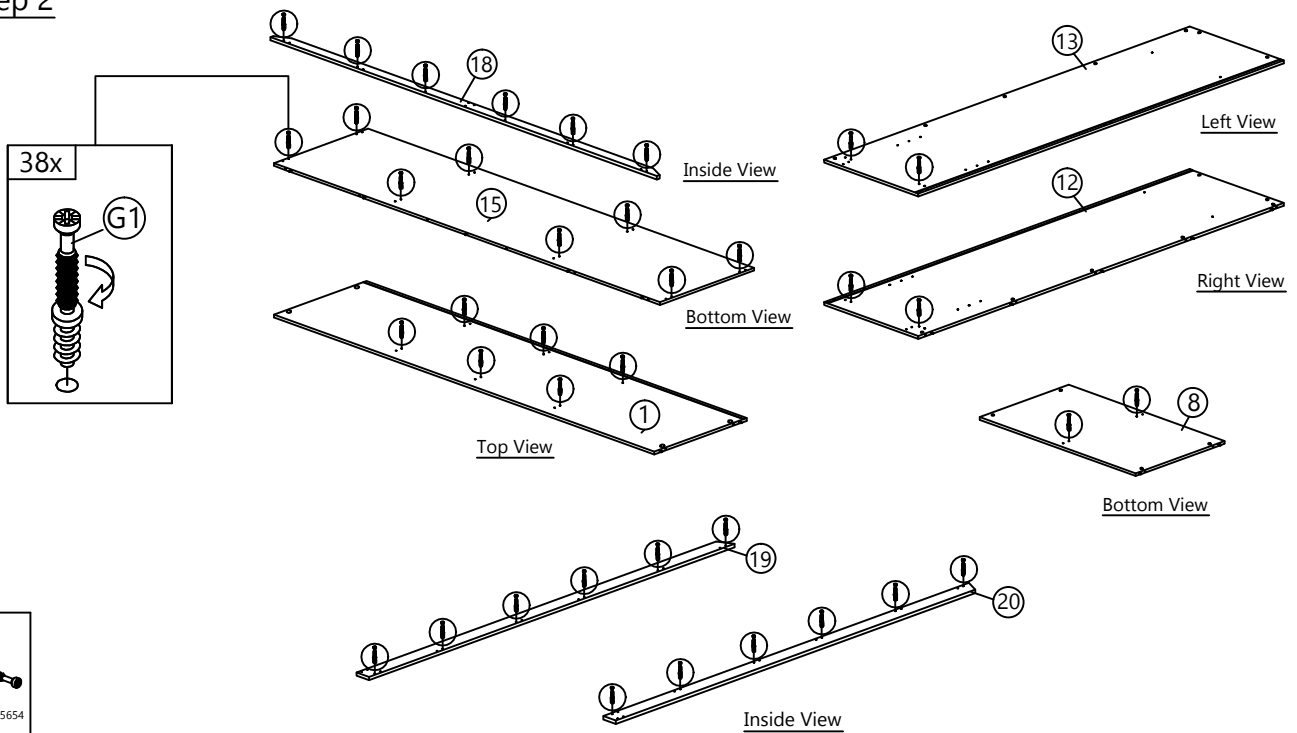

PART LIST

Step 1

A

 PLASTIC DOWEL
 65x25
 65 pcs

Step 2

G1

 MINIFIX 5654
 (SCREW)
 38 pcs

Step 3