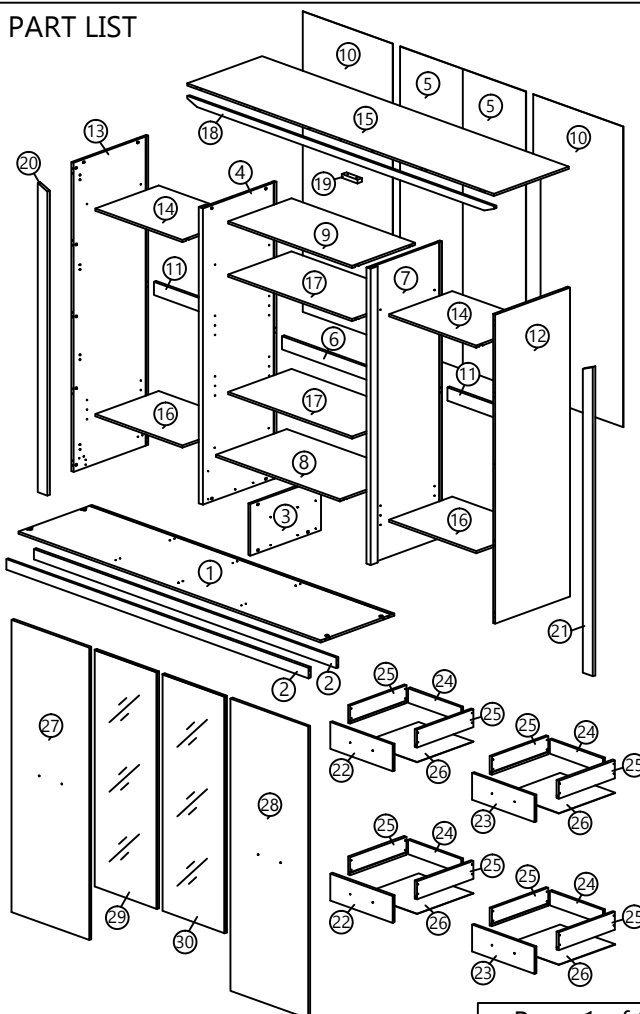

Do not use solvent, thinner, or other chemical products to clean.

Warranty : Expires if above prescriptions are not respected.

HARDWARE LIST

A PLASTIC DOWEL 8X25 65pcs	B CB SCREW M3.5X12 48pcs	C CB SCREW M3.5X16 107pcs	D CB SCREW M3.5X20 56pcs	E CB SCREW M4X25 8pcs	F CB SCREW M4X35 34pcs	G1 MINIFIX 5654 (SCREW) 38pcs	G2 MINIFIX 5654 (HOUSING) 38pcs
H1 SHELF KD VB3500 (SCREW) 16pcs	H2 SHELF KD VB3500 (HOUSING) 16pcs	I CABINET STOPPER 1pc	J V-BRACKET 4pcs	K L-BRACKET 6pcs	L HINGES 3/8" 8pcs	M HINGES 1/2" 8pcs	N PLASTIC PIN 8pcs
O1 HANDLE VSC19 (BLACK) 6pcs	O2 P/H SCREW M4X24 4pcs	O3 P/H SCREW M4X40 8pcs	P POWER NAIL 1/8" 58pcs	Q1 DRAWER SLIDE 16" (A) 8pcs	Q2 DRAWER SLIDE 16" (B) 8pcs		
R CHROME PIPE (612MM) 2pcs	S I-BRACKET 2pcs	T ALLEN KEY 1pc	U PLASTIC CORNER BLOCK 12pcs	V CAP 38pcs	W METAL SHELF SUPPORT 16pcs	X ABS DRAWER PIN (56MM) 8pcs	
Y L-SHAPE HANDLE (BLACK) 1pc							

PART LIST

Step 1

A

 PLASTIC DOWEL
 65x25
 65 pcs

Step 2

G1

 MINIFIX 5654
 (SCREW)
 38 pcs

Step 3