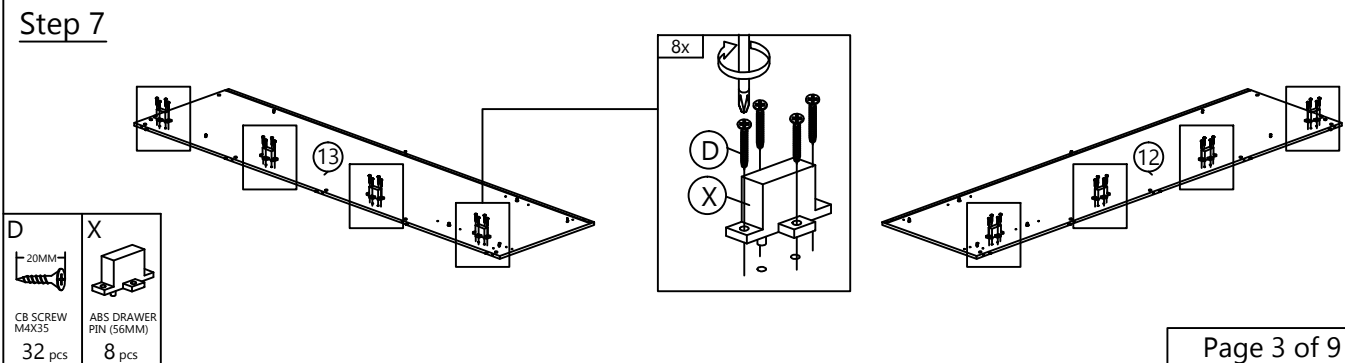

H1

 SHELF KD
 VB3500
 (HOUSING)
 16 pcs

Step 4

Step 5

Step 6

Step 7

Step 8

C	J
	
CB SCREW M3.5X16 8 pcs	V-BRACKET 4 pcs