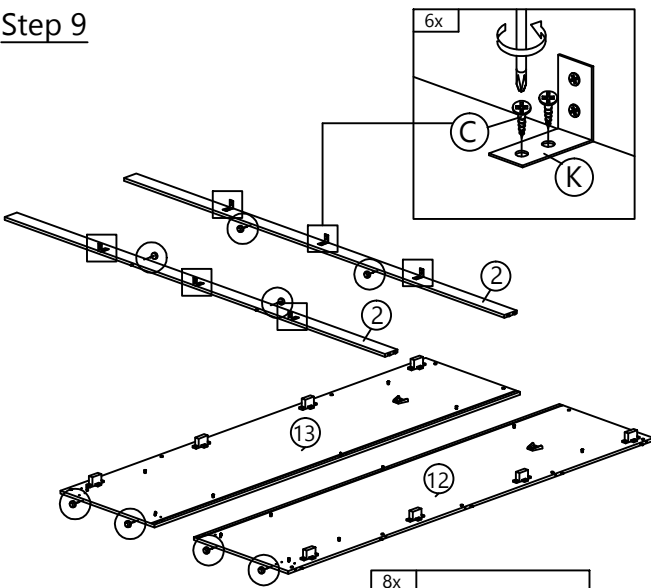

PART LIST

Step 1

A

 PLASTIC DOWEL
 65x25
 65 pcs

Step 2

G1

 MINIFIX 5654
 (SCREW)
 38 pcs

Step 3

H1

 SHELF KD
 VB3500
 (HOUSING)
 16 pcs

Step 4

Step 5

Step 6

Step 7

Step 8

C	J
	
CB SCREW M3.5X16 8 pcs	V-BRACKET 4 pcs

Step 9

C	N	L
		
CB SCREW M3.5X16 12 pcs	PLASTIC PIN 8 pcs	L-BRACKET 6 pcs

Step 10

C	L	M
		
CB SCREW M3.5X16 32 pcs	HINGES 3/8" 8 pcs	HINGES 3/8" 8 pcs

Inside View

Step 11

C	X
	
CB SCREW M3.5X16 2 pcs	L-SHAPE HANDLE (BLACK) 1 pc