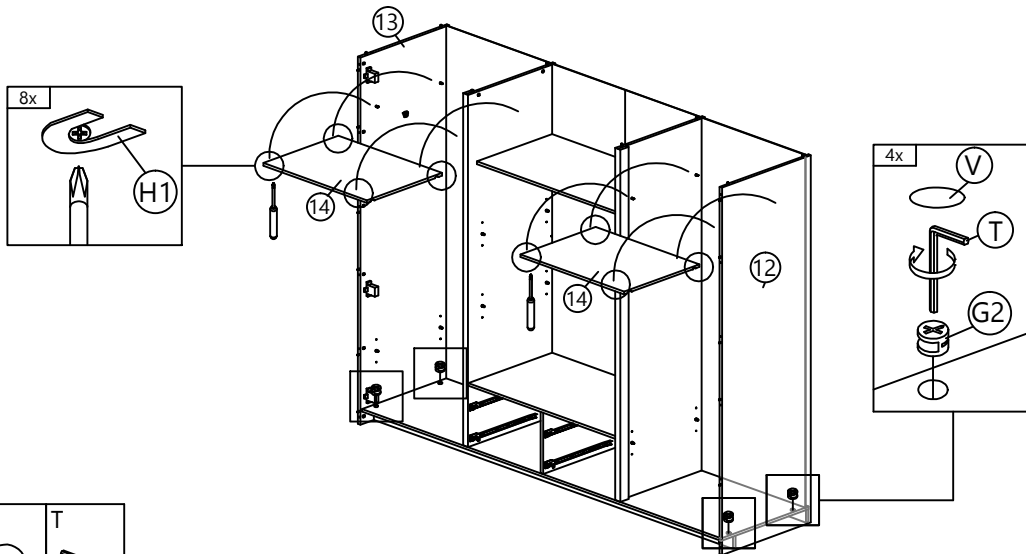

G2	V	T
MINIFIX 5654 (HOUSING)	CAP	ALLEN KEY
2 pcs	2 pcs	1 pc

Step 16

G2	V	T
MINIFIX 5654 (HOUSING)	CAP	ALLEN KEY
4 pcs	4 pcs	1 pc

Step 17

B	Q1
	
CB SCREW M3.5X12 24 pcs	DRAWER SLIDE 16" (A) 4 sets (8pcs)

Step 18

Front View

Back View

Step 19

G2	V	T
		
MINIFIX 5654 (HOUSING) 4 pcs	CAP 4 pcs	ALLEN KEY 1 pc

Step 20

G2	V	T
MINIFIX 5654 (HOUSING)	CAP	ALLEN KEY
8 pcs	8 pcs	1 pc

Step 21

G2	V	T
MINIFIX 5654 (HOUSING)	CAP	ALLEN KEY
18 pcs	18 pcs	1 pc