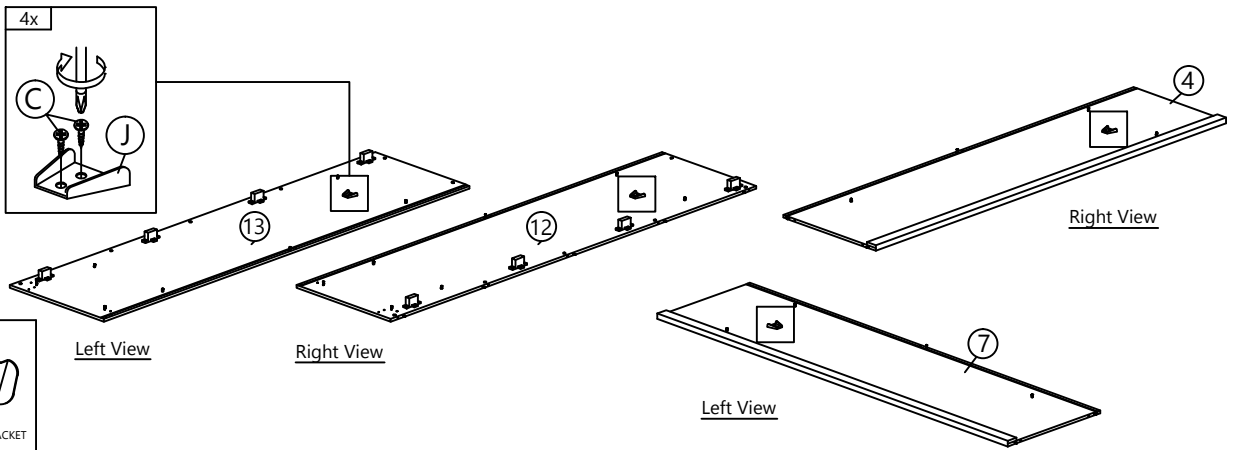

Step 8

C	J
CB SCREW M3.5X16 8 pcs	V-BRACKET 4 pcs