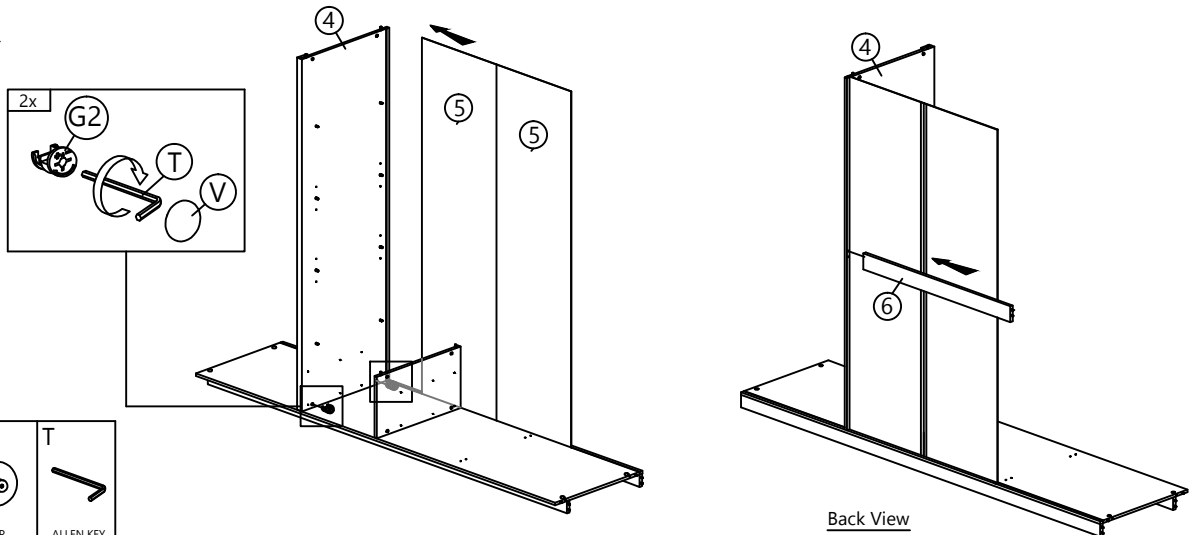

Inside View

Step 12

O1	O2
	
HANDLE VSC 19 (BLACK) 2 pcs	P/H SCREW M4X24 4 pcs

Front View

Step 13

C	K
CB SCREW M3.5X16	L-BRACKET
12 pcs	6 pcs

Step 14

Step 15