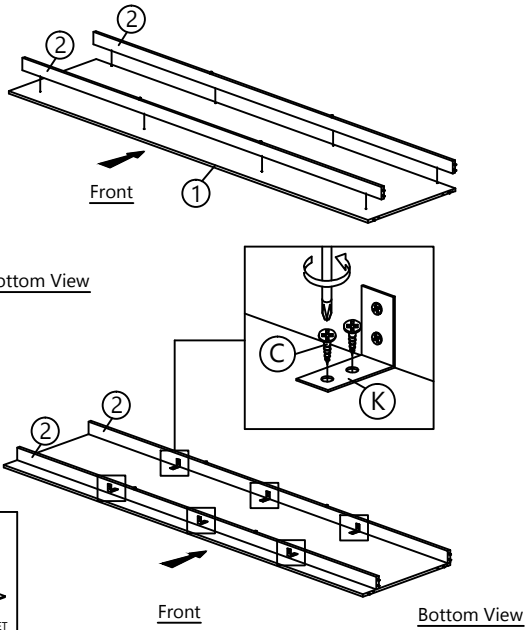

Step 9

C	N	L
		
CB SCREW M3.5X16 12 pcs	PLASTIC PIN 8 pcs	L-BRACKET 6 pcs

Step 10

C	L	M
		
CB SCREW M3.5X16 32 pcs	HINGES 3/8" 8 pcs	HINGES 3/8" 8 pcs

Inside View

Step 11

C	X
	
CB SCREW M3.5X16 2 pcs	L-SHAPE HANDLE (BLACK) 1 pc

Inside View

Step 12

O1	O2
	
HANDLE VSC 19 (BLACK) 2 pcs	P/H SCREW M4X24 4 pcs

Front View

Step 13

C	K
CB SCREW M3.5X16	L-BRACKET
12 pcs	6 pcs

Step 14

Step 15