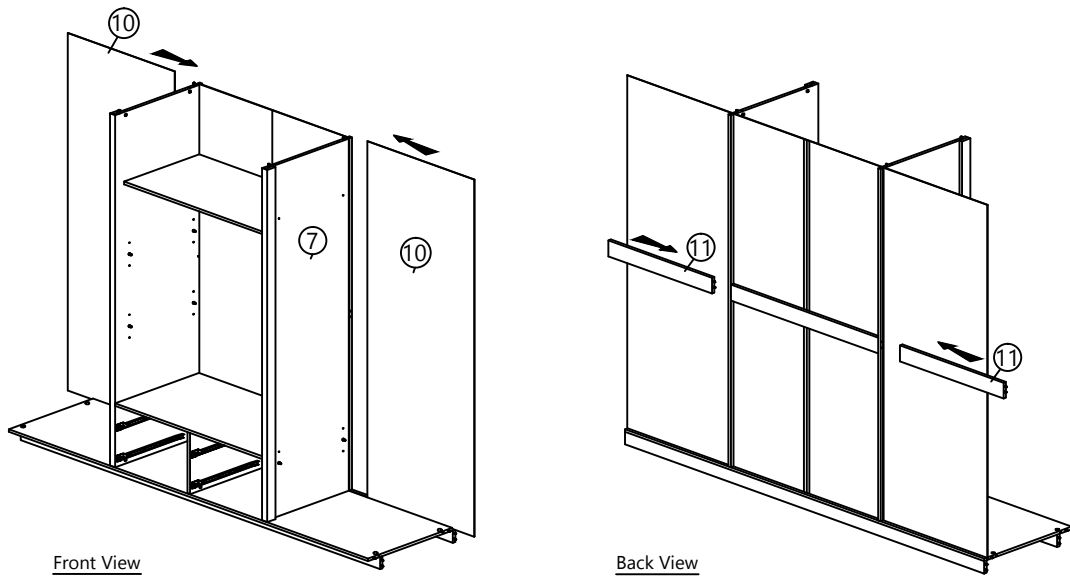

G2	V	T
MINIFIX 5654 (HOUSING)	CAP	ALLEN KEY
2 pcs	2 pcs	1 pc

Step 16

G2	V	T
MINIFIX 5654 (HOUSING)	CAP	ALLEN KEY
4 pcs	4 pcs	1 pc

Step 17

B	Q1
	
CB SCREW M3.5X12 24 pcs	DRAWER SLIDE 16" (A) 4 sets (8pcs)

Step 18