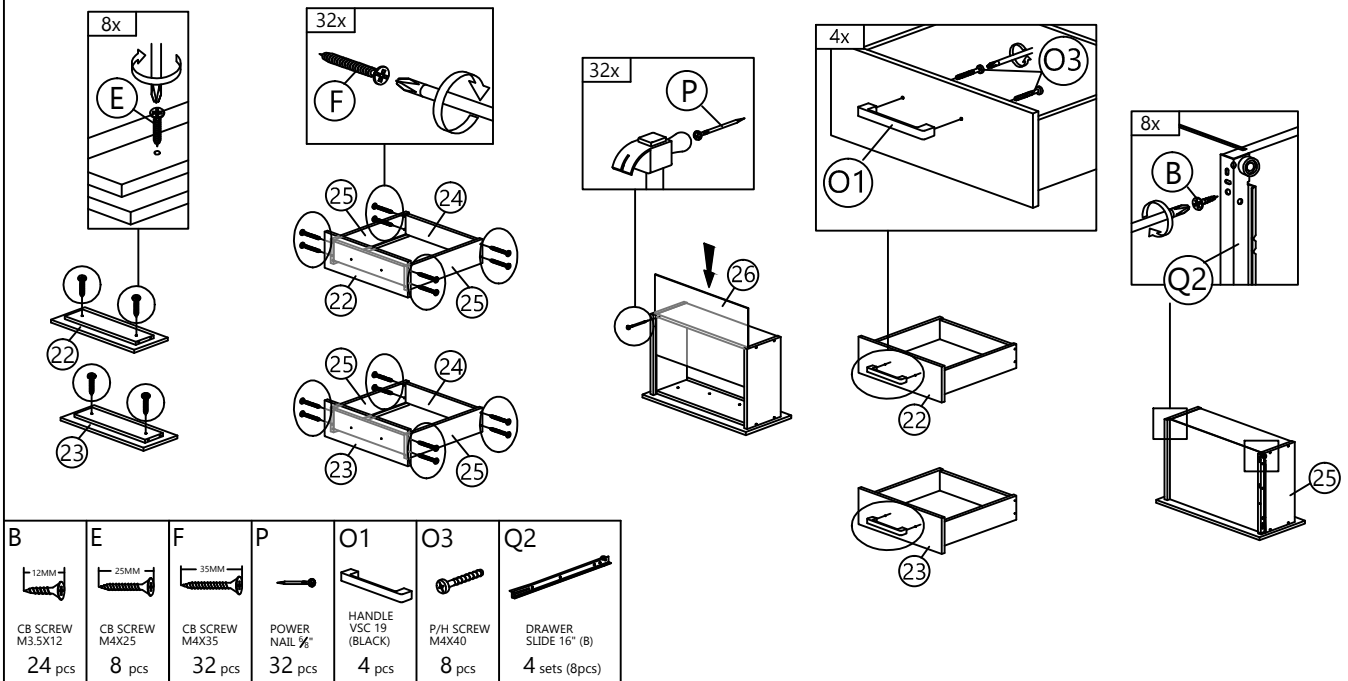

Front View

Back View

Step 19

G2	V	T
		
MINIFIX 5654 (HOUSING) 4 pcs	CAP 4 pcs	ALLEN KEY 1 pc

Step 20

G2	V	T
MINIFIX 5654 (HOUSING)	CAP	ALLEN KEY
8 pcs	8 pcs	1 pc

Step 21

G2	V	T
MINIFIX 5654 (HOUSING)	CAP	ALLEN KEY
18 pcs	18 pcs	1 pc

Step 22

C	S
CB SCREW M3.5X16	I-BRACKET
8 pcs	2 pcs

Step 23

Step 24

Step 25

Step 26

C

CB SCREW
M3.5X16
16 pcs