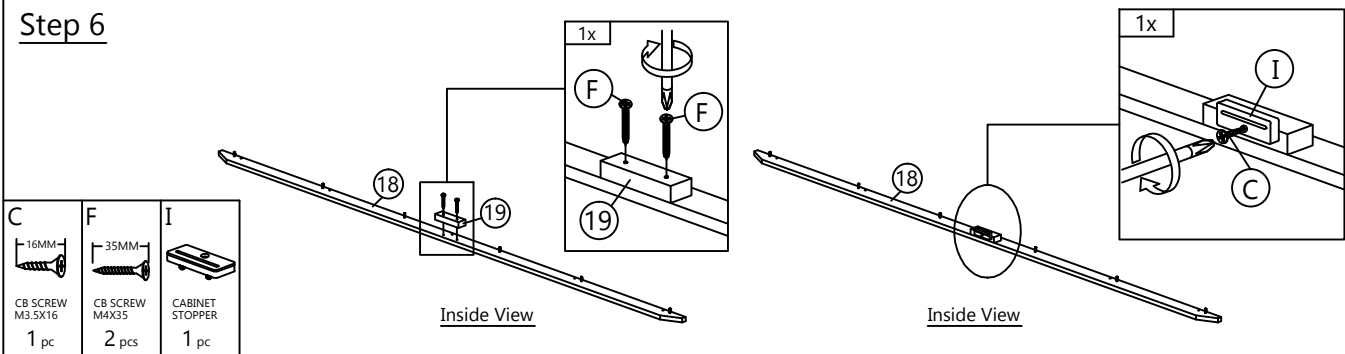

Step 4

Step 5

Step 6

Step 7