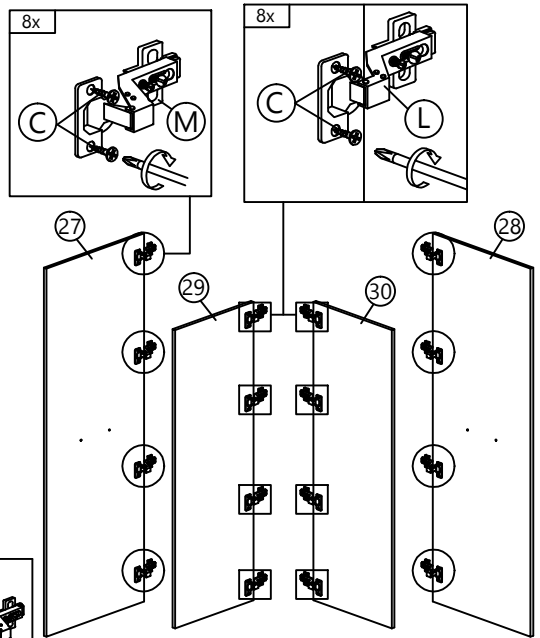

PART LIST

Step 1

A

 PLASTIC DOWEL
 65x25
 65 pcs

Step 2

G1

 MINIFIX 5654
 (SCREW)
 38 pcs

Step 3

H1

 SHELF KD
 VB3500
 (HOUSING)
 16 pcs

Step 4

Step 5

Step 6

Step 7

Step 8

C	J
	
CB SCREW M3.5X16 8 pcs	V-BRACKET 4 pcs

Step 9

C	N	L
		
CB SCREW M3.5X16 12 pcs	PLASTIC PIN 8 pcs	L-BRACKET 6 pcs

Step 10

C	L	M
		
CB SCREW M3.5X16 32 pcs	HINGES 3/8" 8 pcs	HINGES 3/8" 8 pcs

Inside View

Step 11

C	X
	
CB SCREW M3.5X16 2 pcs	L-SHAPE HANDLE (BLACK) 1 pc