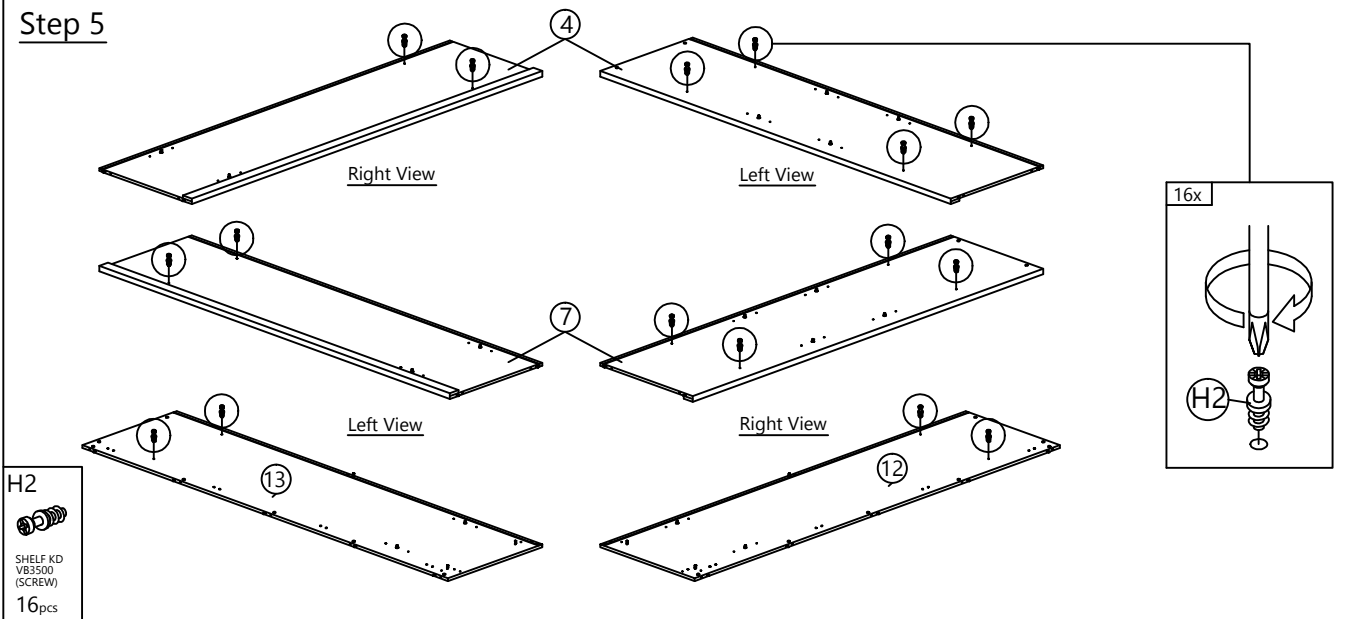

Step 4

Step 5

Step 6

Step 7