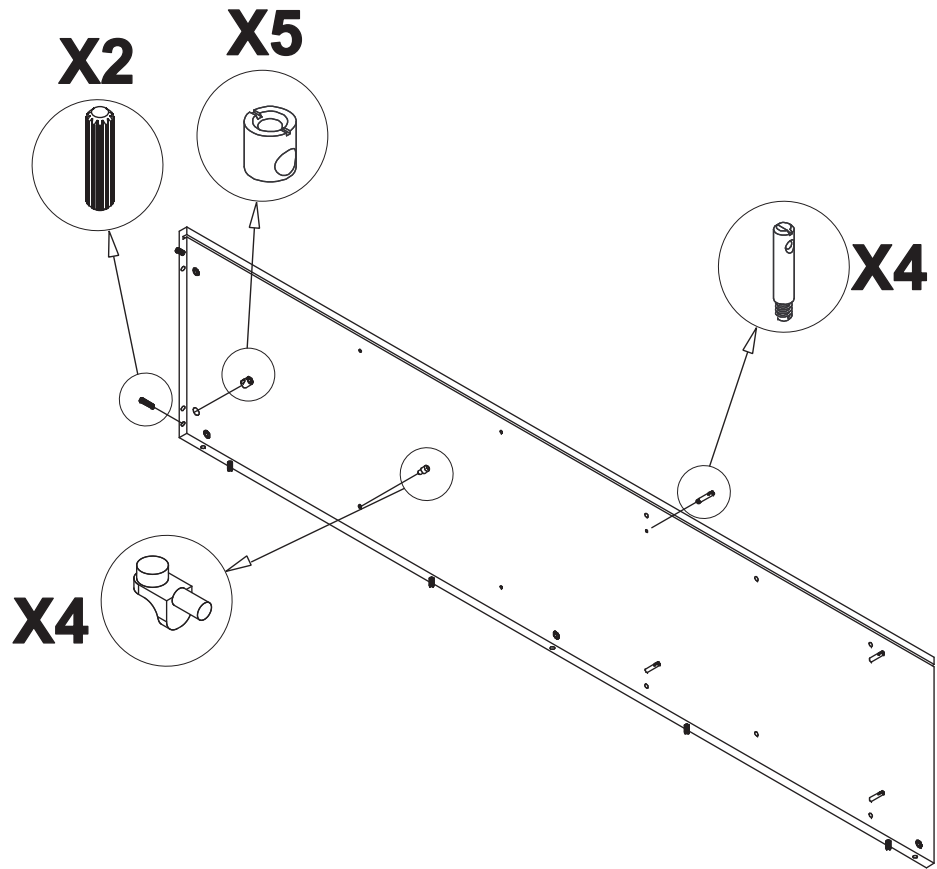

PRE MONTAGGIO
PRE ASSEMBLY
PRE MONTAGE

Part.C