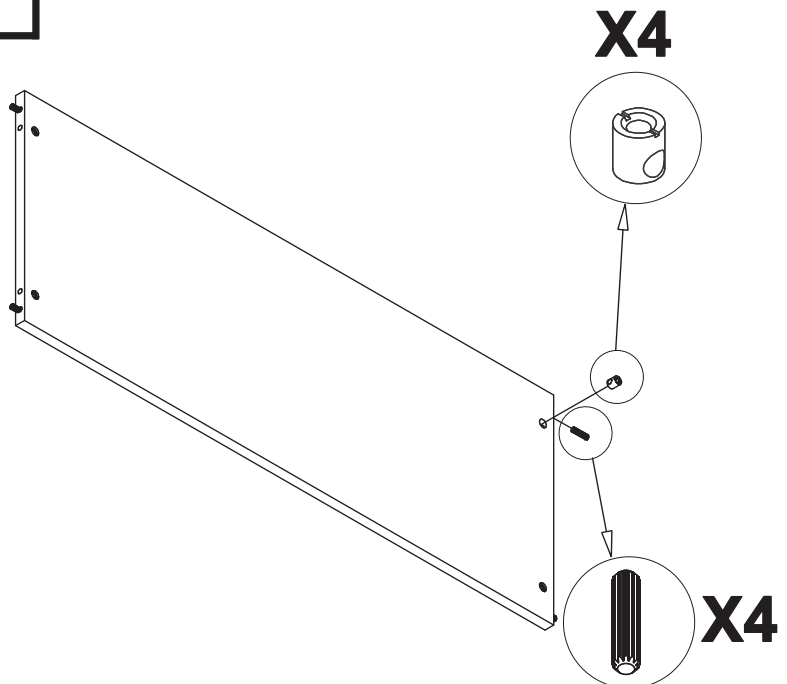

PRE MONTAGGIO
PRE ASSEMBLY
PRE MONTAGE

Part.E